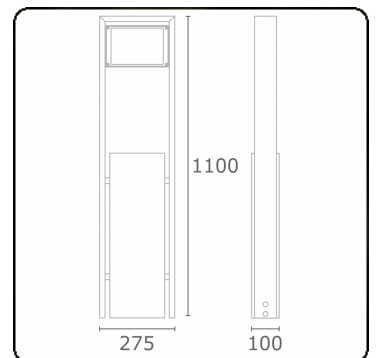

Sergeant
35.04193-7916

Fixture details

Mounting	Ground
Light emission	Direct
Fitting cover	Glass
Protection rate	IP 54
Housing	Aluminium
Finish	RAL 7016 anthracite textured
Certificates	CE, ISO 9001

Electric details

Protection class	I
Supply	230V
Control gear box	Current driver

Lamp details

Lamptype	LED 3000K
Wattage	24W
Gross luminous flux	2440
Luminaire power	29W
Number	1
Lifetime LED module	L80/B10 = 50000h
Color tolerance	MacAdam 3
CRI	85

Photometric details

CIE Fluxcode	53 83 97 99 73

Remarks

standard colour combination: wall base silver grey, housing antracite!

ENERGY

Verrijgbaar op aanvraag.

Disponible sur demande.

Available on request.

Auf Anfrage.

WXYZ
kWh/1000h

MULTILINE®

2019/2015