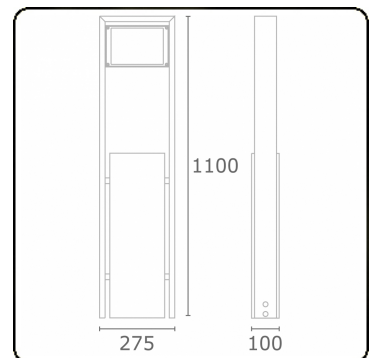

Sergeant
35.04193-7916

Fixture details

Mounting	Ground
Light emission	Direct
Fitting cover	Glass
Protection rate	IP 54
Housing	Aluminium
Finish	RAL 7016 anthracite textured
Certificates	CE, ISO 9001

Electric details

Protection class	I
Supply	230V
Control gear box	Current driver

Lamp details

Lamptype	LED 3000K
Wattage	24W
Gross luminous flux	2440
Luminaire power	29W
Number	1
Lifetime LED module	L80/B10 = 50000h
Color tolerance	MacAdam 3
CRI	85

Photometric details

CIE Fluxcode	53 83 97 99 73

Remarks

standard colour combination: wall base silver grey, housing antracite!

ENERG

Verrijgbaar op aanvraag.

Disponible sur demande.

Available on request.

Auf Anfrage.

WXYZ
kWh/1000h

MULTILINE®

2019/2015