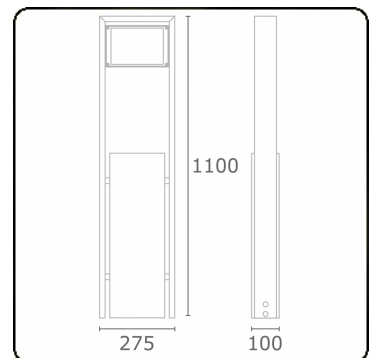

Sergeant
35.04194-7916

Fixture details

Mounting	Ground
Light emission	Direct
Fitting cover	Glass
Protection rate	IP 54
Housing	Aluminium
Finish	RAL 7016 anthracite textured
Certificates	CE, ISO 9001

Electric details

Protection class	I
Supply	230V
Control gear box	Current driver

Lamp details

Lamptype	LED 4000K
Wattage	24W
Gross luminous flux	2560
Luminaire power	29W
Number	1
Lifetime LED module	L80/B10 = 50000h
Color tolerance	MacAdam 3
CRI	85

Photometric details

CIE Fluxcode	53 83 97 99 73

Remarks

standard colour combination: wall base silver grey, housing antracite!

ENERGY

Verrijgbaar op aanvraag.

Disponible sur demande.

Available on request.

Auf Anfrage.

WXYZ
kWh/1000h

MULTILINE®

2019/2015