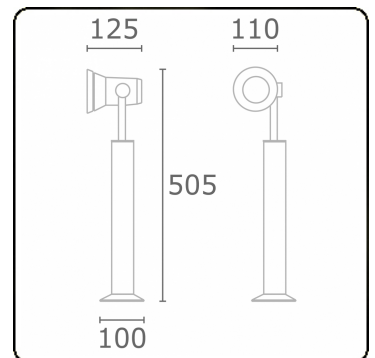

Spy-1 - support - height 450mm
35.11156-7916

Fixture details

Mounting	Ground
Light emission	Spotlight
Fitting cover	Glass
Protection rate	IP 54
Housing	Aluminium
Finish	RAL 7016 anthracite textured
Certificates	CE, ISO 9001

Electric details

Protection class	I
Supply	230V
Control gear box	Current driver

Lamp details

Lamptype	LED 3000K 8°
Wattage	3x1W
Gross luminous flux	378
Luminaire power	4,2W
Number	1
Lifetime LED module	L70/B50 > 60000h
Color tolerance	MacAdam 3
CRI	80

Photometric details

CIE Fluxcode	95 97 99 100 75

ENERGY

Verrijgbaar op aanvraag.

Disponible sur demande.

Available on request.

Auf Anfrage.

WXYZ
kWh/1000h

MULTILINE®

2019/2015