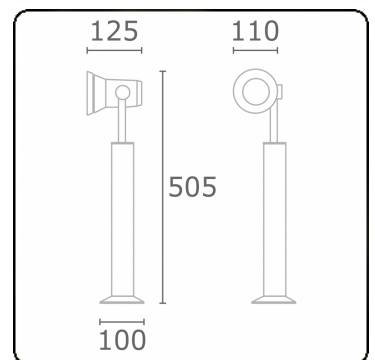

Spy-1 - support - height 450mm
35.11156-7916

Fixture details

Mounting	Ground
Light emission	Spotlight
Fitting cover	Glass
Protection rate	IP 54
Housing	Aluminium
Finish	RAL 7016 anthracite textured
Certificates	CE, ISO 9001

Electric details

Protection class	I
Supply	230V
Control gear box	Current driver

Lamp details

Lamptype	LED 3000K 8°
Wattage	3x1W
Gross luminous flux	378
Luminaire power	4,2W
Number	1
Lifetime LED module	L70/B50 > 60000h
Color tolerance	MacAdam 3
CRI	80

Photometric details

CIE Fluxcode	95 97 99 100 75

ENERGY

Verrijgbaar op aanvraag.

Disponible sur demande.

Available on request.

Auf Anfrage.

WXYZ
kWh/1000h

MULTILINE®

2019/2015