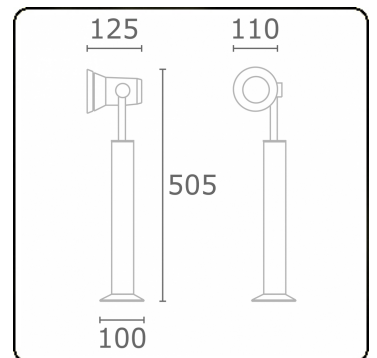

Spy-1 - support - height 450mm
35.11159-7916

Fixture details

Mounting	Ground
Light emission	Spotlight
Fitting cover	Glass
Protection rate	IP 54
Housing	Aluminium
Finish	RAL 7016 anthracite textured
Certificates	CE, ISO 9001

Electric details

Protection class	I
Supply	230V
Control gear box	Current driver

Lamp details

Lamptype	LED 4000K 32°
Wattage	3x1W
Gross luminous flux	399
Luminaire power	4,2W
Number	1
Lifetime LED module	L70/B50 > 60000h
Color tolerance	MacAdam 3
CRI	80

Photometric details

CIE Fluxcode	96 99 100 100 73
--------------	------------------

ENERGY

A ▶
B ▶ Verkrijgbaar op aanvraag.
C ▶ Disponible sur demande.
D ▶
E ▶ Available on request.
F ▶ Auf Anfrage.
G ▶