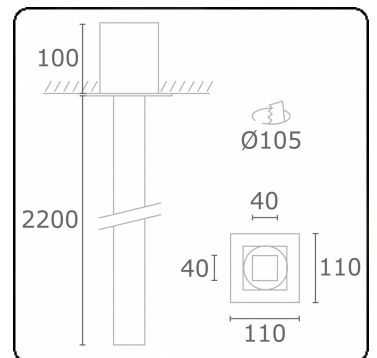

Tubbels 1
05.400993-9999

Fixture details

Mounting	Ceiling recessed
Light emission	Indirect
Fitting cover	satin diffusor
Protection rate	IP 20
Housing	Aluminium
Finish	RAL colour at your choice
Certificates	CE, ISO 9001

Electric details

Protection class	I
Supply	230V
Control gear box	Current driver

Lamp details

Lamptype	LED 3000K
Wattage	3,6W
Gross luminous flux	3200
Luminaire power	19,8W
Number	5
Lifetime LED module	L80/B10 > 72000h
Color tolerance	MacAdam 3
CRI	>80

Photometric details

CIE Fluxcode	10 33 64 50 66

Remarks

matt black finish RAL 9105

ENERGY

A
Verkrijgbaar op aanvraag.
B
Disponible sur demande.
C
D
Available on request.
E
F
Auf Anfrage.
G

WXYZ
kWh/1000h

MULTILINE® 2019/2015