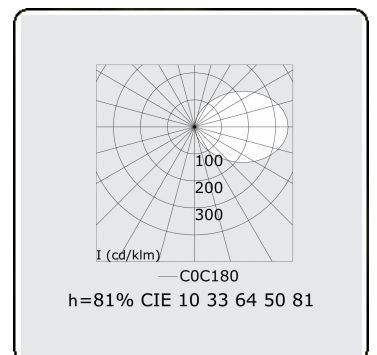

Tubbels 1
05.400993-9999

Fixture details

Mounting	Ceiling recessed
Light emission	Indirect
Fitting cover	satin diffusor
Protection rate	IP 20
Housing	Aluminium
Finish	RAL colour at your choice
Certificates	CE, ISO 9001

Electric details

Protection class	I
Supply	230V
Control gear box	Current driver

Lamp details

Lamptype	LED 3000K
Wattage	3,6W
Gross luminous flux	3200
Luminaire power	19,8W
Number	5
Lifetime LED module	L80/B10 > 72000h
Color tolerance	MacAdam 3
CRI	>80

Photometric details

CIE Fluxcode	10 33 64 50 66
--------------	----------------

Remarks

matt black finish RAL 9105

ENERGY

A
 Verkrijgbaar op aanvraag.
B
 Disponible sur demande.
C
D
 Available on request.
E
F
 Auf Anfrage.
G