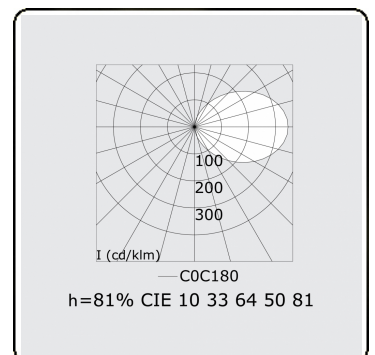

Tubbels 1
05.400994-9999

Fixture details

Mounting	Ceiling recessed
Light emission	Indirect
Fitting cover	satin diffusor
Protection rate	IP 20
Housing	Aluminium
Finish	RAL colour at your choice
Certificates	CE, ISO 9001

Electric details

Protection class	I
Supply	230V
Control gear box	Current driver

Lamp details

Lamptype	LED 4000K
Wattage	3,6W
Gross luminous flux	3350
Luminaire power	19,8W
Number	5
Lifetime LED module	L80/B10 > 72000h
Color tolerance	MacAdam 3
CRI	>80

Photometric details

CIE Fluxcode	10 33 64 50 66
--------------	----------------

Remarks

matt black finish RAL 9105

ENERGY

A
 Verkrijgbaar op aanvraag.
B
 Disponible sur demande.
C
D
 Available on request.
E
F
 Auf Anfrage.
G