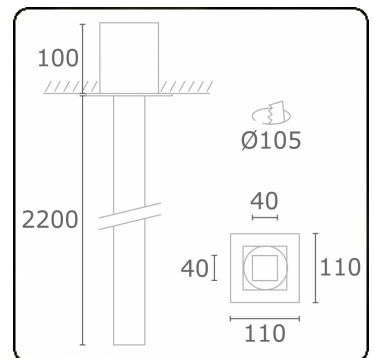

Tubbels 1
05.400994-9999

Fixture details

Mounting	Ceiling recessed
Light emission	Indirect
Fitting cover	satin diffusor
Protection rate	IP 20
Housing	Aluminium
Finish	RAL colour at your choice
Certificates	CE, ISO 9001

Electric details

Protection class	I
Supply	230V
Control gear box	Current driver

Lamp details

Lamptype	LED 4000K
Wattage	3,6W
Gross luminous flux	3350
Luminaire power	19,8W
Number	5
Lifetime LED module	L80/B10 > 72000h
Color tolerance	MacAdam 3
CRI	>80

Photometric details

CIE Fluxcode	10 33 64 50 66

Remarks

matt black finish RAL 9105

ENERGY

A
Verkrijgbaar op aanvraag.
B
Disponible sur demande.
C
D
Available on request.
E
F
Auf Anfrage.
G

WXYZ
kWh/1000h

MULTILINE® 2019/2015