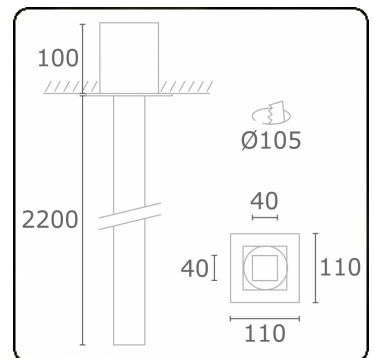

Tubbels 1
05.404993-9999

Fixture details

Mounting	Ceiling recessed
Light emission	Indirect
Fitting cover	satin diffusor
Protection rate	IP 20
Housing	Aluminium
Finish	RAL colour at your choice
Certificates	CE, ISO 9001

Electric details

Protection class	I
Supply	230V
Control gear box	Current driver DALI/TD

Lamp details

Lamptype	LED 3000K
Wattage	3,6W
Gross luminous flux	3200
Luminaire power	19,8W
Number	5
Lifetime LED module	L80/B10 > 72000h
Color tolerance	MacAdam 3
CRI	>80

Photometric details

CIE Fluxcode	10 33 64 50 66

Remarks

matt black finish RAL 9105

ENERGY

A
Verkrijgbaar op aanvraag.
B
Disponible sur demande.
C
D
Available on request.
E
F
Auf Anfrage.
G

WXYZ
kWh/1000h

MULTILINE® 2019/2015