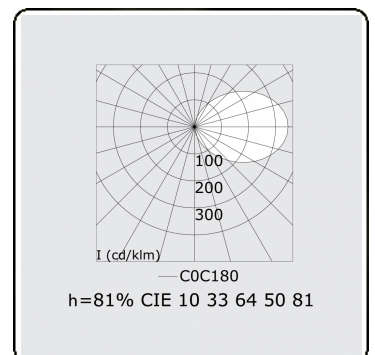

**Tubbels 1**  
05.404994-9999

**Fixture details**

Mounting	Ceiling recessed
Light emission	Indirect
Fitting cover	satin diffusor
Protection rate	IP 20
Housing	Aluminium
Finish	RAL colour at your choice
Certificates	CE, ISO 9001

**Electric details**

Protection class	I
Supply	230V
Control gear box	Current driver DALI/TD

**Lamp details**

Lamptype	LED 4000K
Wattage	3,6W
Gross luminous flux	3350
Luminaire power	19,8W
Number	5
Lifetime LED module	L80/B10 > 72000h
Color tolerance	MacAdam 3
CRI	>80

**Photometric details**

CIE Fluxcode	10 33 64 50 66
--------------	----------------

**Remarks**

matt black finish RAL 9105

**ENERGY**

A  
 Verkrijgbaar op aanvraag.  
B  
 Disponible sur demande.  
C  
D  
 Available on request.  
E  
F  
 Auf Anfrage.  
G