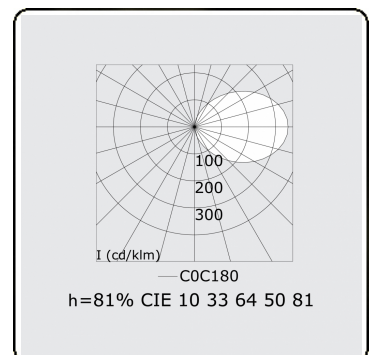

Tubbels 1
05.404994-9999

Fixture details

Mounting	Ceiling recessed
Light emission	Indirect
Fitting cover	satin diffusor
Protection rate	IP 20
Housing	Aluminium
Finish	RAL colour at your choice
Certificates	CE, ISO 9001

Electric details

Protection class	I
Supply	230V
Control gear box	Current driver DALI/TD

Lamp details

Lamptype	LED 4000K
Wattage	3,6W
Gross luminous flux	3350
Luminaire power	19,8W
Number	5
Lifetime LED module	L80/B10 > 72000h
Color tolerance	MacAdam 3
CRI	>80

Photometric details

CIE Fluxcode	10 33 64 50 66
--------------	----------------

Remarks

matt black finish RAL 9105

ENERGY

A
 Verkrijgbaar op aanvraag.
B
 Disponible sur demande.
C
D
 Available on request.
E
F
 Auf Anfrage.
G