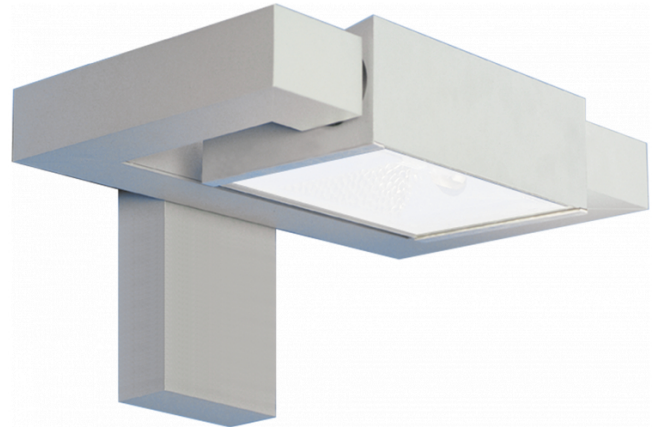

Vivace 7.2  
06.23790-7916

**Fixture details**

Mounting	Wall
Light emission	Direct or Indirect
Fitting cover	Glass
Protection rate	IP 20
Housing	Aluminium
Finish	RAL 7016 anthracite textured
Certificates	CE, ISO 9001

**Electric details**

Protection class	I
Supply	230V
Control gear box	EG

**Lamp details**

Lamptype	LED 3000K
Wattage	24W
Gross luminous flux	2440
Luminaire power	29W
Number	1
Lifetime LED module	L80/B10 = 50000h
Color tolerance	MacAdam 3
CRI	85