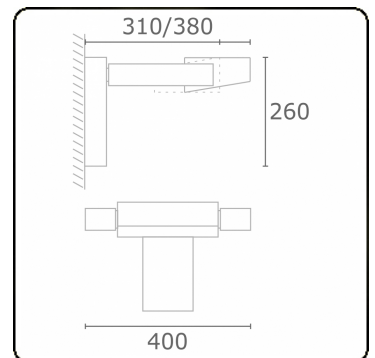

Photometric details

CIE Fluxcode	53 83 97 99 73

Remarks

TC-D and LED with sandblasted glass, other light sources with clear glass

ENERGY

Verrijgbaar op aanvraag.

Disponible sur demande.

Available on request.

Auf Anfrage.

WXYZ
kWh/1000h

MULTILINE®

2019/2015