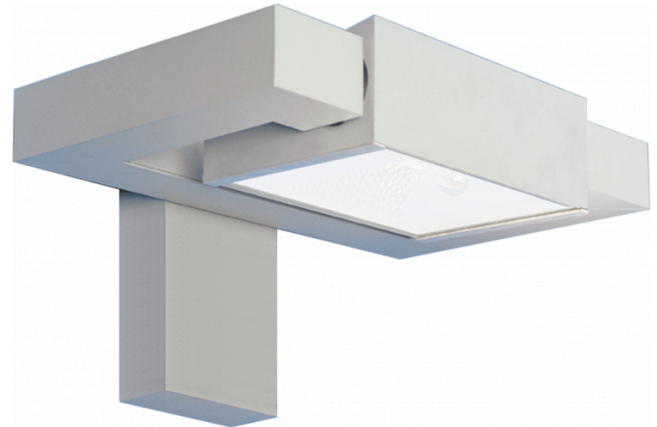

Vivace 7.2
35.23793-7916

Fixture details

Mounting	Wall
Light emission	Direct or Indirect
Fitting cover	Glass
Protection rate	IP 54
Housing	Aluminium
Finish	RAL 7016 anthracite textured
Certificates	CE, ISO 9001

Electric details

Protection class	I
Supply	230V
Control gear box	EG

Lamp details

Lamptype	LED 3000K
Wattage	24W
Gross luminous flux	2440
Luminaire power	29W
Number	1
Lifetime LED module	L80/B10 = 50000h
Color tolerance	MacAdam 3
CRI	85

Photometric details

CIE Fluxcode	53 83 97 99 73
--------------	----------------

Remarks

TC-D and LED with sandblasted glass, other light sources with clear glass

ENERGY

Verrijgbaar op aanvraag.

Disponible sur demande.