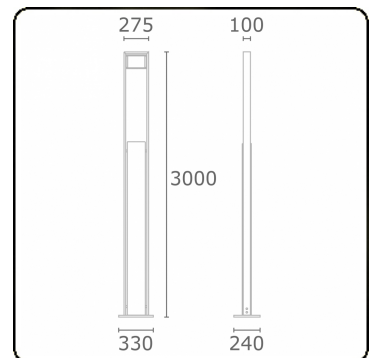

**Sergeant**  
35.04593-7916

**Fixture details**

Mounting	Ground
Light emission	Direct
Fitting cover	Glass
Protection rate	IP 54
Housing	Aluminium
Finish	RAL 7016 anthracite textured
Certificates	CE, ISO 9001

**Electric details**

Protection class	I
Supply	230V
Control gear box	Current driver

**Lamp details**

Lamptype	LED 3000K
Wattage	24W
Gross luminous flux	2440
Luminaire power	29W
Number	1
Lifetime LED module	L80/B10 = 50000h
Color tolerance	MacAdam 3
CRI	85

**Photometric details**

CIE Fluxcode	53 83 97 99 73
--------------	----------------

**Remarks**

standard colour combination: wall base silver grey, housing anthracite!

**ENERGY**

Verrijgbaar op aanvraag.

Disponible sur demande.