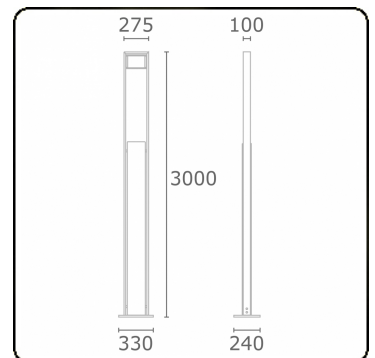

Sergeant
35.04594-7916

Fixture details

Mounting	Ground
Light emission	Direct
Fitting cover	Glass
Protection rate	IP 54
Housing	Aluminium
Finish	RAL 7016 anthracite textured
Certificates	CE, ISO 9001

Electric details

Protection class	I
Supply	230V
Control gear box	Current driver

Lamp details

Lamptype	LED 4000K
Wattage	24W
Gross luminous flux	2560
Luminaire power	29W
Number	1
Lifetime LED module	L80/B10 = 50000h
Color tolerance	MacAdam 3
CRI	85

Photometric details

CIE Fluxcode	53 83 97 99 73
--------------	----------------

Remarks

standard colour combination: wall base silver grey, housing anthracite!

ENERGY

Verrijgbaar op aanvraag.

Disponible sur demande.