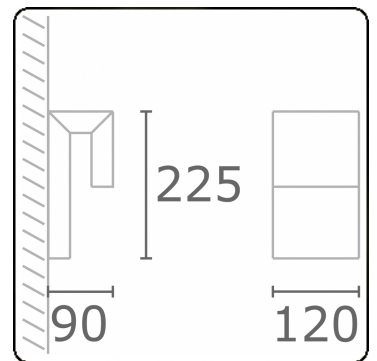

Clip
35.17005-7916

Fixture details

Mounting	Wall
Light emission	Direct
Fitting cover	Sandblasted glass
Protection rate	IP 65
Housing	Aluminium
Finish	RAL 7016 anthracite textured
Certificates	CE, ISO 9001

Electric details

Protection class	I
Supply	230V
Control gear box	Current driver

Lamp details

Lamptype	LED 3000K
Wattage	6W
Gross luminous flux	610
Luminaire power	8W
Number	1
Lifetime LED module	L80/B10 = 50000h
Color tolerance	MacAdam 3
CRI	85

Photometric details

CIE Fluxcode	67 90 98 98 41

Remarks

direct or indirect light output

ENERGY

A	Verrijgbaar op aanvraag.
B	Disponible sur demande.
C	Available on request.
D	Auf Anfrage.
E	
F	
G	

WXYZ
kWh/1000h

MULTILINE® 2019/2015