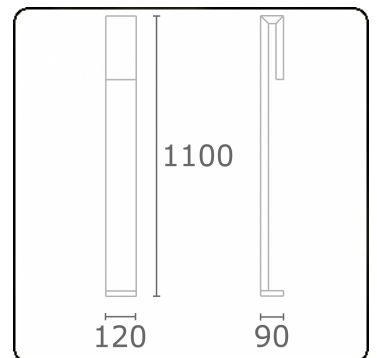

Clip
35.17000-7916

Fixture details

Mounting	Ground
Light emission	Direct
Fitting cover	Sandblasted glass
Protection rate	IP 65
Housing	Aluminium
Finish	RAL 7016 anthracite textured
Certificates	CE, ISO 9001

Electric details

Protection class	I
Supply	230V
Control gear box	Current driver

Lamp details

Lamptype	LED 3000K
Wattage	6W
Gross luminous flux	610
Luminaire power	8W
Number	1
Lifetime LED module	L80/B10 = 50000h
Color tolerance	MacAdam 3
CRI	85

Photometric details

CIE Fluxcode	63 88 97 96 38
--------------	----------------

Remarks

Clip 1100mm

ENERGY

Verrijgbaar op aanvraag.

Disponible sur demande.

Available on request.