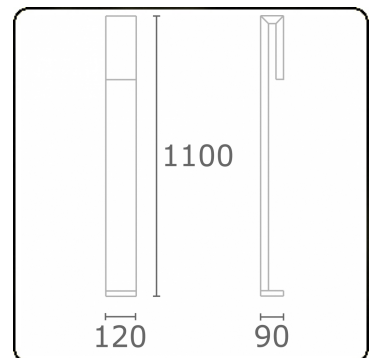

Clip
35.17000-7916

Fixture details

Mounting	Ground
Light emission	Direct
Fitting cover	Sandblasted glass
Protection rate	IP 65
Housing	Aluminium
Finish	RAL 7016 anthracite textured
Certificates	CE, ISO 9001

Electric details

Protection class	I
Supply	230V
Control gear box	Current driver

Lamp details

Lamptype	LED 3000K
Wattage	6W
Gross luminous flux	610
Luminaire power	8W
Number	1
Lifetime LED module	L80/B10 = 50000h
Color tolerance	MacAdam 3
CRI	85

Photometric details

CIE Fluxcode	63 88 97 96 38
--------------	----------------

Remarks

Clip 1100mm

ENERGY

Verrijgbaar op aanvraag.

Disponible sur demande.

Available on request.