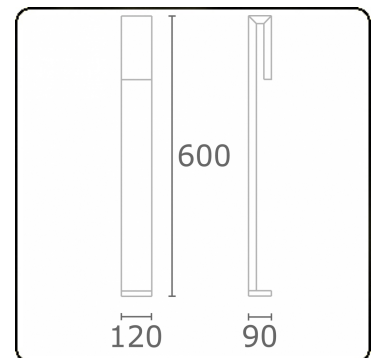

Clip  
35.17010-7916

**Fixture details**

Mounting	Ground
Light emission	Direct
Fitting cover	Sandblasted glass
Protection rate	IP 65
Housing	Aluminium
Finish	RAL 7016 anthracite textured
Certificates	CE, ISO 9001

**Electric details**

Protection class	I
Supply	230V
Control gear box	Current driver

**Lamp details**

Lamptype	LED 3000K
Wattage	6W
Gross luminous flux	610
Luminaire power	8W
Number	1
Lifetime LED module	L80/B10 = 50000h
Color tolerance	MacAdam 3
CRI	85

**Photometric details**

CIE Fluxcode	63 88 97 96 38
--------------	----------------

**Remarks**

Clip 600mm

**ENERGY**

Verrijgbaar op aanvraag.

Disponible sur demande.

Available on request.