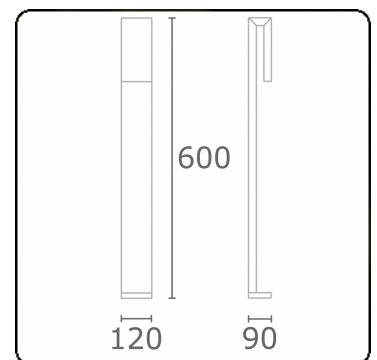

Clip  
35.17010-7916

**Fixture details**

Mounting	Ground
Light emission	Direct
Fitting cover	Sandblasted glass
Protection rate	IP 65
Housing	Aluminium
Finish	RAL 7016 anthracite textured
Certificates	CE, ISO 9001

**Electric details**

Protection class	I
Supply	230V
Control gear box	Current driver

**Lamp details**

Lamptype	LED 3000K
Wattage	6W
Gross luminous flux	610
Luminaire power	8W
Number	1
Lifetime LED module	L80/B10 = 50000h
Color tolerance	MacAdam 3
CRI	85

**Photometric details**

CIE Fluxcode	63 88 97 96 38
--------------	----------------

**Remarks**

Clip 600mm

**ENERGY**

Verrijgbaar op aanvraag.

Disponible sur demande.

Available on request.