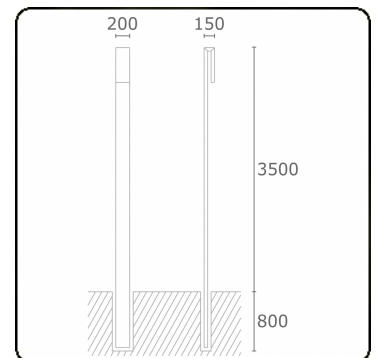

Clip
35.17300-7916

Fixture details

Mounting	Ground
Light emission	Diffus
Fitting cover	Sandblasted glass
Protection rate	IP 65
Housing	Aluminium
Finish	RAL 7016 anthracite textured
Certificates	CE, ISO 9001

Electric details

Protection class	I
Supply	230V
Control gear box	Current driver

Lamp details

Lamptype	LED 3000K
Wattage	30W
Gross luminous flux	3050
Luminaire power	36W
Number	1
Lifetime LED module	L80/B10 = 50000h
Color tolerance	MacAdam 3
CRI	85

Photometric details

CIE Fluxcode	58 87 98 96 50
--------------	----------------

Remarks

Clip 3500mm

ENERGY

Verkrijgbaar op aanvraag.

Disponible sur demande.

Available on request.