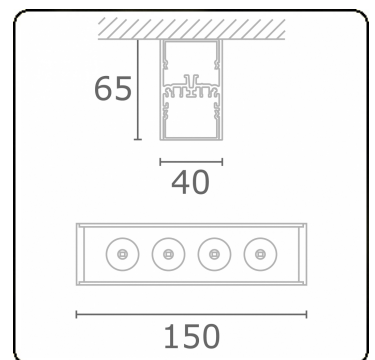

Focus 1.1
05.081042-9999

Fixture details

Mounting	Ceiling
Light emission	Spotlight
Protection rate	IP 20
Housing	Aluminium
Finish	RAL colour at your choice
Certificates	CE, ISO 9001

Electric details

Protection class	I
Supply	230V
Control gear box	Current driver

Lamp details

Lamptype	LED 2700K 8°
Wattage	4x1W
Gross luminous flux	476
Luminaire power	5,9W
Number	1
Lifetime LED module	L70/B50 > 60000h
Color tolerance	MacAdam 3
CRI	80

Photometric details

UGR	<19
CIE Fluxcode	95 97 99 100 87