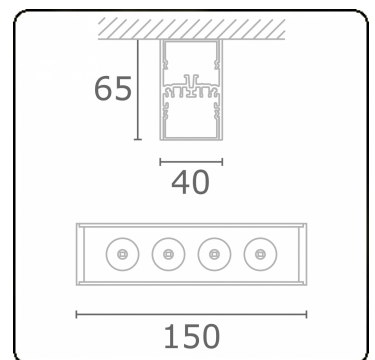

Focus 1.1
05.082042-9999

Fixture details

Mounting	Ceiling
Light emission	Spotlight
Protection rate	IP 20
Housing	Aluminium
Finish	RAL colour at your choice
Certificates	CE, ISO 9001

Electric details

Protection class	I
Supply	230V
Control gear box	Current driver

Lamp details

Lamptype	LED 2700K 32°
Wattage	4x1W
Gross luminous flux	476
Luminaire power	5,9W
Number	1
Lifetime LED module	L70/B50 > 60000h
Color tolerance	MacAdam 3
CRI	80

Photometric details

UGR	<19
CIE Fluxcode	96 99 100 100 85