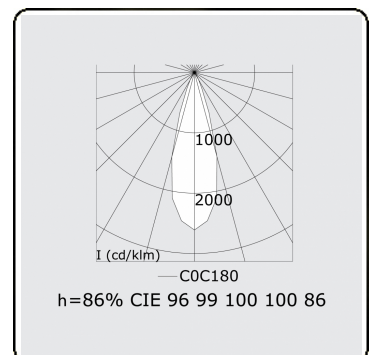

Focus 1.1
05.082042-9999

Fixture details

Mounting	Ceiling
Light emission	Spotlight
Protection rate	IP 20
Housing	Aluminium
Finish	RAL colour at your choice
Certificates	CE, ISO 9001

Electric details

Protection class	I
Supply	230V
Control gear box	Current driver

Lamp details

Lamptype	LED 2700K 32°
Wattage	4x1W
Gross luminous flux	476
Luminaire power	5,9W
Number	1
Lifetime LED module	L70/B50 > 60000h
Color tolerance	MacAdam 3
CRI	80

Photometric details

UGR	<19
CIE Fluxcode	96 99 100 100 85