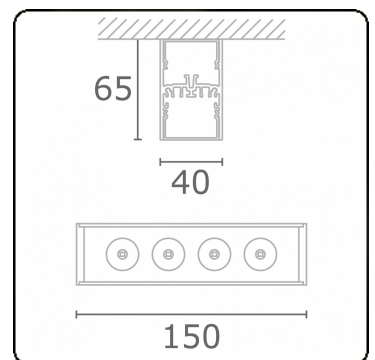

Focus 1.1
05.082043-9999

Fixture details

Mounting	Ceiling
Light emission	Spotlight
Protection rate	IP 20
Housing	Aluminium
Finish	RAL colour at your choice
Certificates	CE, ISO 9001

Electric details

Protection class	I
Supply	230V
Control gear box	Current driver

Lamp details

Lamptype	LED 3000K 32°
Wattage	4x1W
Gross luminous flux	504
Luminaire power	5,9W
Number	1
Lifetime LED module	L70/B50 > 60000h
Color tolerance	MacAdam 3
CRI	80

Photometric details

UGR	<19
CIE Fluxcode	96 99 100 100 85

ENERGY

Verrijgbaar op aanvraag.

Disponible sur demande.

Available on request.

Auf Anfrage.

WXYZ
kWh/1000h

MULTILINE®

2019/2015