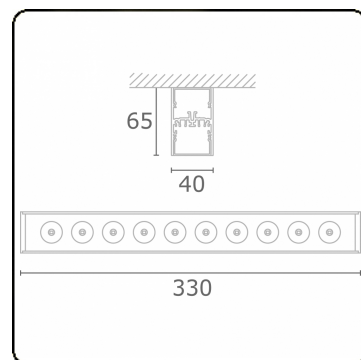

Photometric details

UGR	<19
CIE Fluxcode	95 97 99 100 87

ENERGY

Verrijgbaar op aanvraag.

Disponible sur demande.

Available on request.

Auf Anfrage.

WXYZ
kWh/1000h

MULTILINE®

2019/2015