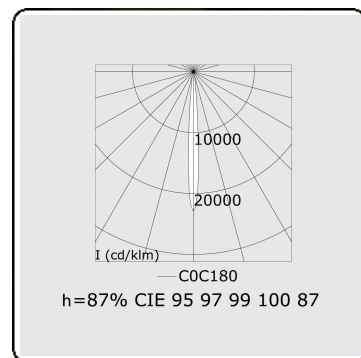

**Focus 1.1**  
05.081102-9999

**Fixture details**

Mounting	Ceiling
Light emission	Spotlight
Protection rate	IP 20
Housing	Aluminium
Finish	RAL colour at your choice
Certificates	CE, ISO 9001

**Electric details**

Protection class	I
Supply	230V
Control gear box	Current driver

**Lamp details**

Lamptype	LED 2700K 8°
Wattage	10x1W
Gross luminous flux	1190
Luminaire power	14W
Number	1
Lifetime LED module	L70/B50 > 60000h
Color tolerance	MacAdam 3
CRI	80

**Photometric details**

UGR	<19
CIE Fluxcode	95 97 99 100 87

**ENERGY**

Verrijgbaar op aanvraag.

Disponible sur demande.

Available on request.

Auf Anfrage.

**WXYZ**  
kWh/1000h