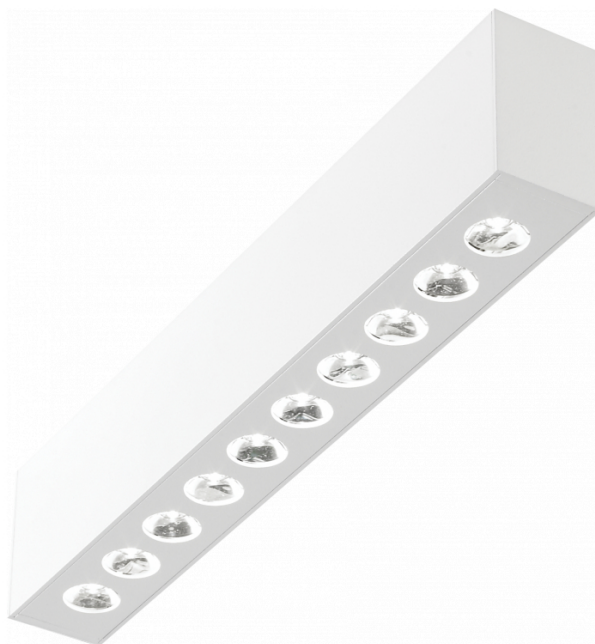

**Focus 1.1**  
05.081102-9999

**Fixture details**

Mounting	Ceiling
Light emission	Spotlight
Protection rate	IP 20
Housing	Aluminium
Finish	RAL colour at your choice
Certificates	CE, ISO 9001

**Electric details**

Protection class	I
Supply	230V
Control gear box	Current driver

**Lamp details**

Lamptype	LED 2700K 8°
Wattage	10x1W
Gross luminous flux	1190
Luminaire power	14W
Number	1
Lifetime LED module	L70/B50 > 60000h
Color tolerance	MacAdam 3
CRI	80