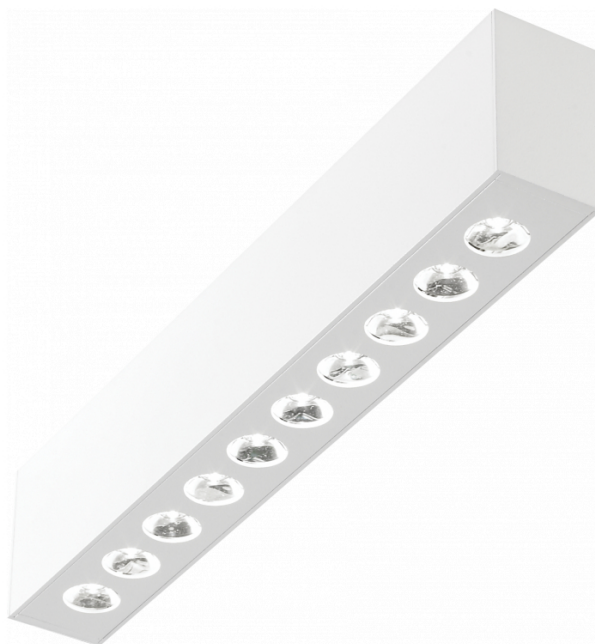

Focus 1.1
05.082102-9999

Fixture details

Mounting	Ceiling
Light emission	Spotlight
Protection rate	IP 20
Housing	Aluminium
Finish	RAL colour at your choice
Certificates	CE, ISO 9001

Electric details

Protection class	I
Supply	230V
Control gear box	Current driver

Lamp details

Lamptype	LED 2700K 32°
Wattage	10x1W
Gross luminous flux	1190
Luminaire power	14W
Number	1
Lifetime LED module	L70/B50 > 60000h
Color tolerance	MacAdam 3
CRI	80

Photometric details

UGR	<19
CIE Fluxcode	96 99 100 100 85