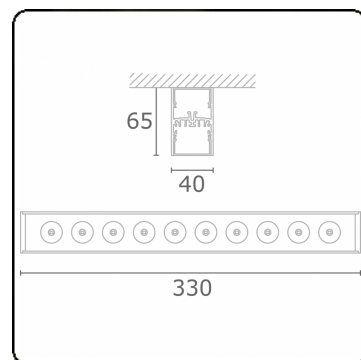

Focus 1.1
05.082102-9999

Fixture details

Mounting	Ceiling
Light emission	Spotlight
Protection rate	IP 20
Housing	Aluminium
Finish	RAL colour at your choice
Certificates	CE, ISO 9001

Electric details

Protection class	I
Supply	230V
Control gear box	Current driver

Lamp details

Lamptype	LED 2700K 32°
Wattage	10x1W
Gross luminous flux	1190
Luminaire power	14W
Number	1
Lifetime LED module	L70/B50 > 60000h
Color tolerance	MacAdam 3
CRI	80

Photometric details

UGR	<19
CIE Fluxcode	96 99 100 100 85