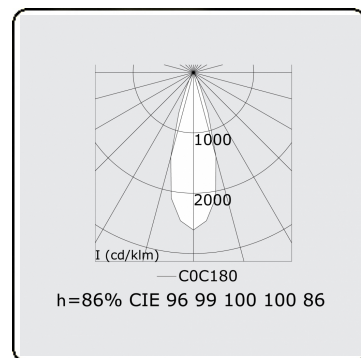

Focus 1.1
05.082102-9999

Fixture details

Mounting	Ceiling
Light emission	Spotlight
Protection rate	IP 20
Housing	Aluminium
Finish	RAL colour at your choice
Certificates	CE, ISO 9001

Electric details

Protection class	I
Supply	230V
Control gear box	Current driver

Lamp details

Lamptype	LED 2700K 32°
Wattage	10x1W
Gross luminous flux	1190
Luminaire power	14W
Number	1
Lifetime LED module	L70/B50 > 60000h
Color tolerance	MacAdam 3
CRI	80

Photometric details

UGR	<19
CIE Fluxcode	96 99 100 100 85