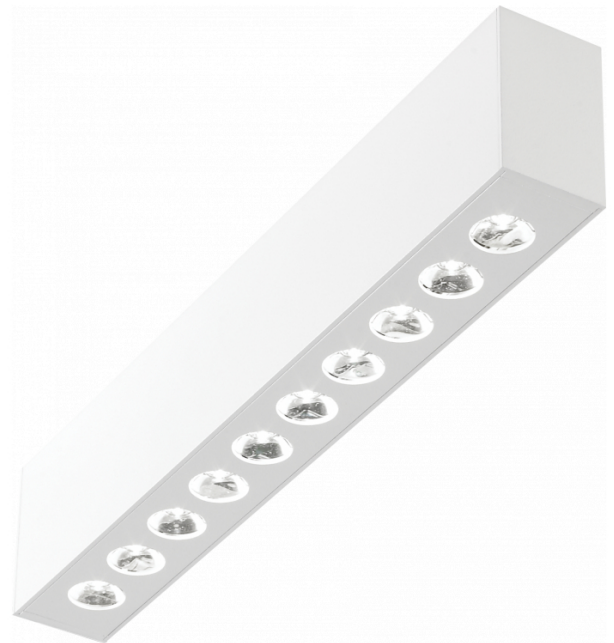

Focus 1.1
05.081103-9999

Fixture details

Mounting	Ceiling
Light emission	Spotlight
Protection rate	IP 20
Housing	Aluminium
Finish	RAL colour at your choice
Certificates	CE, ISO 9001

Electric details

Protection class	I
Supply	230V
Control gear box	Current driver

Lamp details

Lamptype	LED 3000K 8°
Wattage	10x1W
Gross luminous flux	1260
Luminaire power	14W
Number	1
Lifetime LED module	L70/B50 > 60000h
Color tolerance	MacAdam 3
CRI	80

Photometric details

UGR	<19
CIE Fluxcode	95 97 99 100 87

ENERGY

Verrijgbaar op aanvraag.

Disponible sur demande.

Available on request.

Auf Anfrage.

WXYZ
kWh/1000h

MULTILINE®

2019/2015