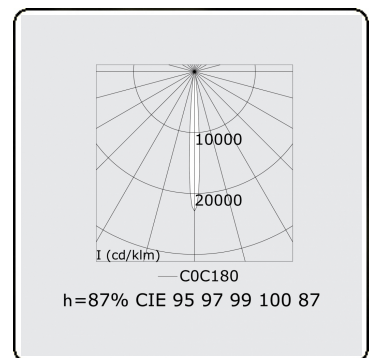

Focus 1.1
05.081103-9999

Fixture details

Mounting	Ceiling
Light emission	Spotlight
Protection rate	IP 20
Housing	Aluminium
Finish	RAL colour at your choice
Certificates	CE, ISO 9001

Electric details

Protection class	I
Supply	230V
Control gear box	Current driver

Lamp details

Lamptype	LED 3000K 8°
Wattage	10x1W
Gross luminous flux	1260
Luminaire power	14W
Number	1
Lifetime LED module	L70/B50 > 60000h
Color tolerance	MacAdam 3
CRI	80

Photometric details

UGR	<19
CIE Fluxcode	95 97 99 100 87

ENERGY

Verrijgbaar op aanvraag.

Disponible sur demande.

Available on request.

Auf Anfrage.

WXYZ
kWh/1000h

MULTILINE®

2019/2015