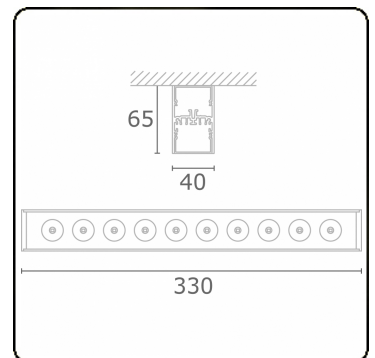

Focus 1.1
05.081103-9999

Fixture details

Mounting	Ceiling
Light emission	Spotlight
Protection rate	IP 20
Housing	Aluminium
Finish	RAL colour at your choice
Certificates	CE, ISO 9001

Electric details

Protection class	I
Supply	230V
Control gear box	Current driver

Lamp details

Lamptype	LED 3000K 8°
Wattage	10x1W
Gross luminous flux	1260
Luminaire power	14W
Number	1
Lifetime LED module	L70/B50 > 60000h
Color tolerance	MacAdam 3
CRI	80

Photometric details

UGR	<19
CIE Fluxcode	95 97 99 100 87

ENERGY

Verrijgbaar op aanvraag.

Disponible sur demande.

Available on request.

Auf Anfrage.

WXYZ
kWh/1000h

MULTILINE®

2019/2015