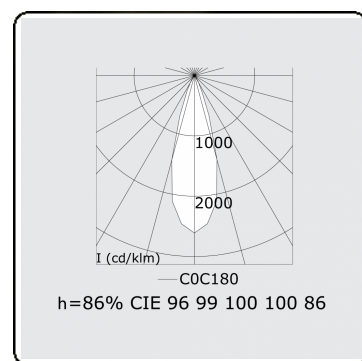

Focus 1.1
05.082103-9999

Fixture details

Mounting	Ceiling
Light emission	Spotlight
Protection rate	IP 20
Housing	Aluminium
Finish	RAL colour at your choice
Certificates	CE, ISO 9001

Electric details

Protection class	I
Supply	230V
Control gear box	Current driver

Lamp details

Lamptype	LED 3000K 32°
Wattage	10x1W
Gross luminous flux	1260
Luminaire power	14W
Number	1
Lifetime LED module	L70/B50 > 60000h
Color tolerance	MacAdam 3
CRI	80

Photometric details

UGR	<19
CIE Fluxcode	96 99 100 100 85