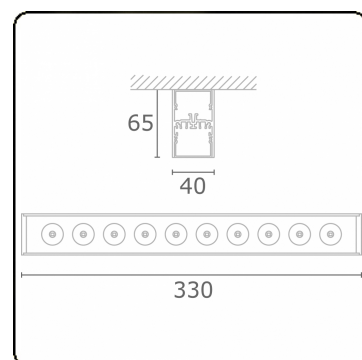

Focus 1.1
05.082103-9999

Fixture details

Mounting	Ceiling
Light emission	Spotlight
Protection rate	IP 20
Housing	Aluminium
Finish	RAL colour at your choice
Certificates	CE, ISO 9001

Electric details

Protection class	I
Supply	230V
Control gear box	Current driver

Lamp details

Lamptype	LED 3000K 32°
Wattage	10x1W
Gross luminous flux	1260
Luminaire power	14W
Number	1
Lifetime LED module	L70/B50 > 60000h
Color tolerance	MacAdam 3
CRI	80

Photometric details

UGR	<19
CIE Fluxcode	96 99 100 100 85