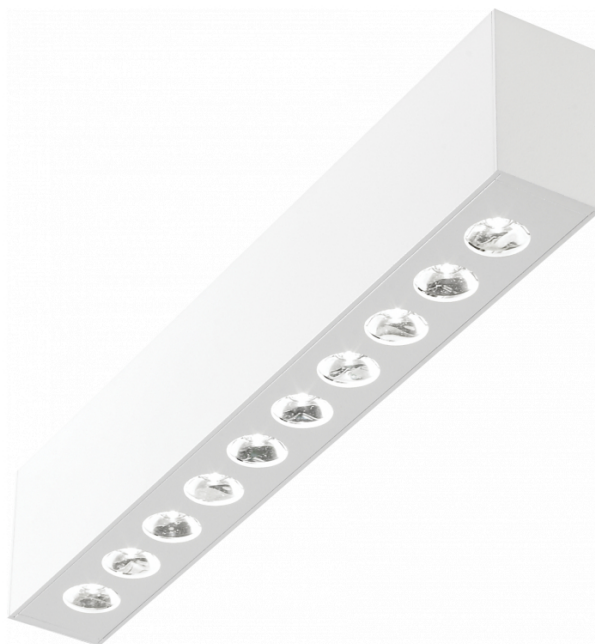

Focus 1.1
05.082103-9999

Fixture details

Mounting	Ceiling
Light emission	Spotlight
Protection rate	IP 20
Housing	Aluminium
Finish	RAL colour at your choice
Certificates	CE, ISO 9001

Electric details

Protection class	I
Supply	230V
Control gear box	Current driver

Lamp details

Lamptype	LED 3000K 32°
Wattage	10x1W
Gross luminous flux	1260
Luminaire power	14W
Number	1
Lifetime LED module	L70/B50 > 60000h
Color tolerance	MacAdam 3
CRI	80

Photometric details

UGR	<19
CIE Fluxcode	96 99 100 100 85