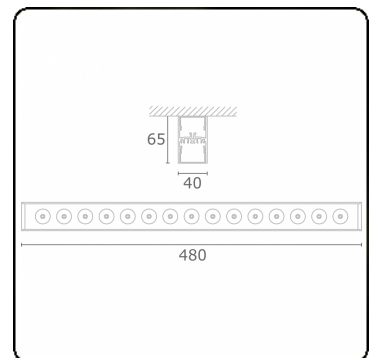

Focus 1.1
05.081152-9999

Fixture details

Mounting	Ceiling
Light emission	Spotlight
Protection rate	IP 20
Housing	Aluminium
Finish	RAL colour at your choice
Certificates	CE, ISO 9001

Electric details

Protection class	I
Supply	230V
Control gear box	Current driver

Lamp details

Lamptype	LED 2700K 8°
Wattage	15x1W
Gross luminous flux	1785
Luminaire power	19,2W
Number	1
Lifetime LED module	L70/B50 > 60000h
Color tolerance	MacAdam 3
CRI	80

Photometric details

UGR	<19
CIE Fluxcode	95 97 99 100 87