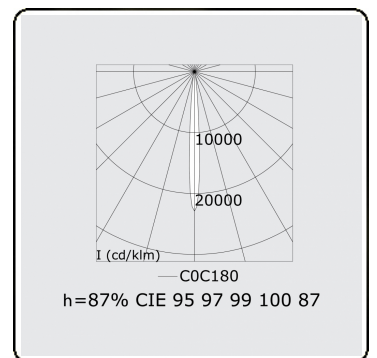

Focus 1.1
05.081152-9999

Fixture details

Mounting	Ceiling
Light emission	Spotlight
Protection rate	IP 20
Housing	Aluminium
Finish	RAL colour at your choice
Certificates	CE, ISO 9001

Electric details

Protection class	I
Supply	230V
Control gear box	Current driver

Lamp details

Lamptype	LED 2700K 8°
Wattage	15x1W
Gross luminous flux	1785
Luminaire power	19,2W
Number	1
Lifetime LED module	L70/B50 > 60000h
Color tolerance	MacAdam 3
CRI	80

Photometric details

UGR	<19
CIE Fluxcode	95 97 99 100 87