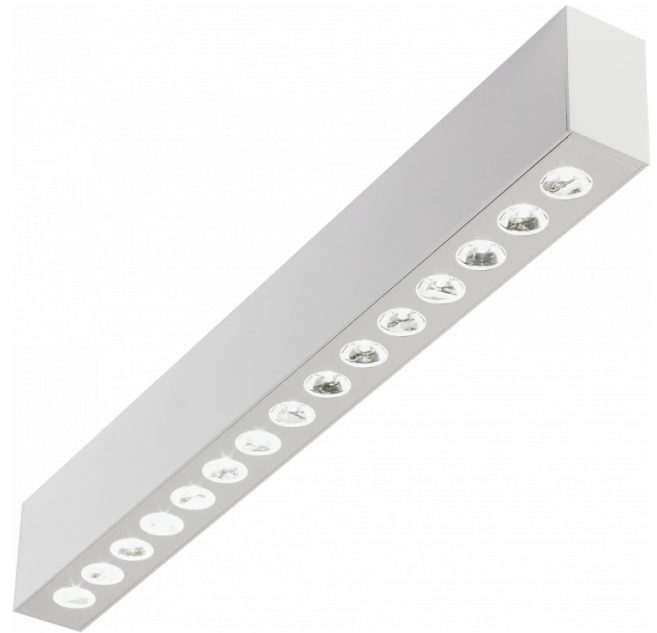

Focus 1.1
05.081152-9999

Fixture details

Mounting	Ceiling
Light emission	Spotlight
Protection rate	IP 20
Housing	Aluminium
Finish	RAL colour at your choice
Certificates	CE, ISO 9001

Electric details

Protection class	I
Supply	230V
Control gear box	Current driver

Lamp details

Lamptype	LED 2700K 8°
Wattage	15x1W
Gross luminous flux	1785
Luminaire power	19,2W
Number	1
Lifetime LED module	L70/B50 > 60000h
Color tolerance	MacAdam 3
CRI	80

Photometric details

UGR	<19
CIE Fluxcode	95 97 99 100 87