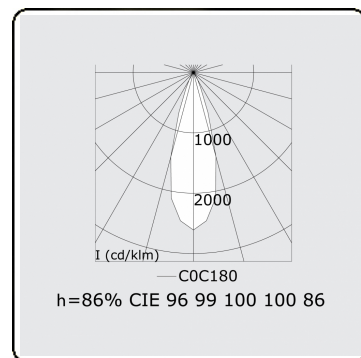

Focus 1.1
05.082152-9999

Fixture details

Mounting	Ceiling
Light emission	Spotlight
Protection rate	IP 20
Housing	Aluminium
Finish	RAL colour at your choice
Certificates	CE, ISO 9001

Electric details

Protection class	I
Supply	230V
Control gear box	Current driver

Lamp details

Lamptype	LED 2700K 32°
Wattage	15x1W
Gross luminous flux	1785
Luminaire power	19,2W
Number	1
Lifetime LED module	L70/B50 > 60000h
Color tolerance	MacAdam 3
CRI	80

Photometric details

UGR	<19
CIE Fluxcode	96 99 100 100 85