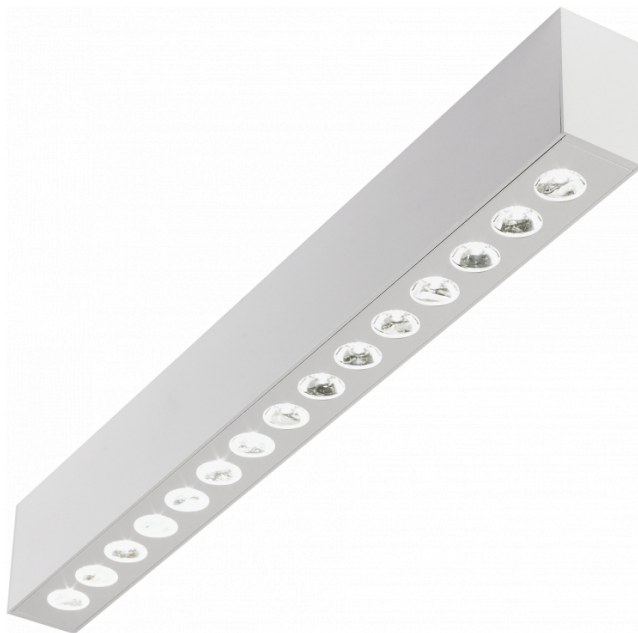

Focus 1.1
05.082152-9999

Fixture details

Mounting	Ceiling
Light emission	Spotlight
Protection rate	IP 20
Housing	Aluminium
Finish	RAL colour at your choice
Certificates	CE, ISO 9001

Electric details

Protection class	I
Supply	230V
Control gear box	Current driver

Lamp details

Lamptype	LED 2700K 32°
Wattage	15x1W
Gross luminous flux	1785
Luminaire power	19,2W
Number	1
Lifetime LED module	L70/B50 > 60000h
Color tolerance	MacAdam 3
CRI	80

Photometric details

UGR	<19
CIE Fluxcode	96 99 100 100 85