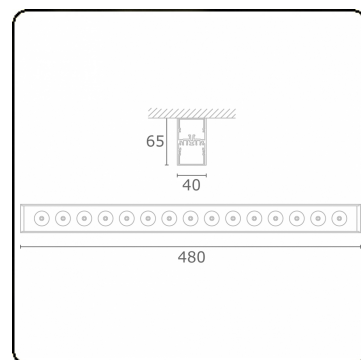

Focus 1.1
05.082152-9999

Fixture details

Mounting	Ceiling
Light emission	Spotlight
Protection rate	IP 20
Housing	Aluminium
Finish	RAL colour at your choice
Certificates	CE, ISO 9001

Electric details

Protection class	I
Supply	230V
Control gear box	Current driver

Lamp details

Lamptype	LED 2700K 32°
Wattage	15x1W
Gross luminous flux	1785
Luminaire power	19,2W
Number	1
Lifetime LED module	L70/B50 > 60000h
Color tolerance	MacAdam 3
CRI	80

Photometric details

UGR	<19
CIE Fluxcode	96 99 100 100 85