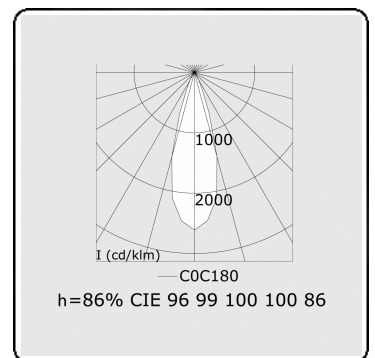

Photometric details

UGR	<19
CIE Fluxcode	96 99 100 100 85

ENERGY

Verrijgbaar op aanvraag.

Disponible sur demande.

Available on request.

Auf Anfrage.

WXYZ
kWh/1000h

MULTILINE®

2019/2015