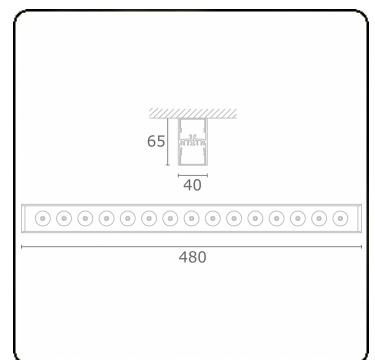

Photometric details

UGR	<19
CIE Fluxcode	96 99 100 100 85

ENERGY

Verrijgbaar op aanvraag.

Disponible sur demande.

Available on request.

Auf Anfrage.

WXYZ
kWh/1000h

MULTILINE®

2019/2015