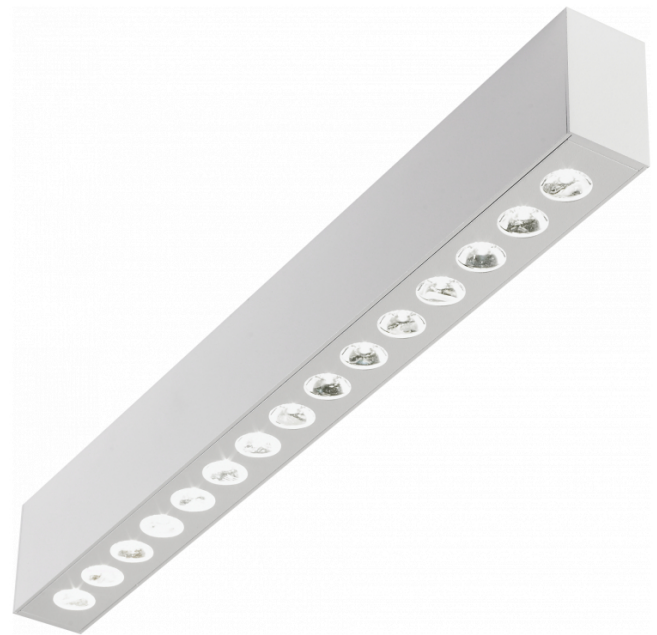

Focus 1.1  
05.082153-9999

**Fixture details**

Mounting	Ceiling
Light emission	Spotlight
Protection rate	IP 20
Housing	Aluminium
Finish	RAL colour at your choice
Certificates	CE, ISO 9001

**Electric details**

Protection class	I
Supply	230V
Control gear box	Current driver

**Lamp details**

Lamptype	LED 3000K 32°
Wattage	15x1W
Gross luminous flux	1890
Luminaire power	19,2W
Number	1
Lifetime LED module	L70/B50 > 60000h
Color tolerance	MacAdam 3
CRI	80