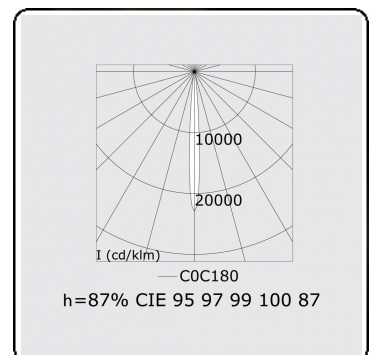

Photometric details

UGR	<19
CIE Fluxcode	95 97 99 100 87

ENERGY

A
Verkrijgbaar op aanvraag.
B
Disponible sur demande.
C
D
Available on request.
E
F
Auf Anfrage.
G

WXYZ
kWh/1000h

MULTILINE® 2019/2015