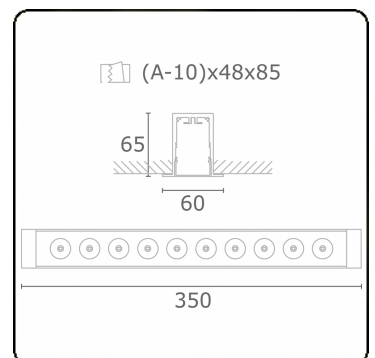

Photometric details

UGR	<19
CIE Fluxcode	96 99 100 100 85

ENERGY

Verkrijgbaar op aanvraag.

Disponible sur demande.

Available on request.

Auf Anfrage.

WXYZ
kWh/1000h

MULTILINE®

2019/2015