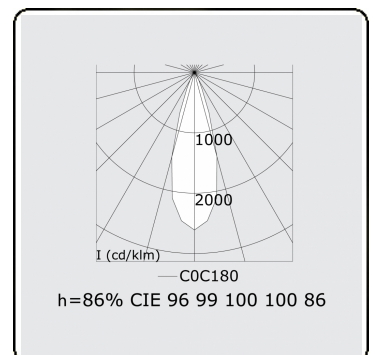

Photometric details

UGR	<19
CIE Fluxcode	96 99 100 100 85

ENERGY

Verkrijgbaar op aanvraag.

Disponible sur demande.

Available on request.

Auf Anfrage.

WXYZ
kWh/1000h

MULTILINE®

2019/2015