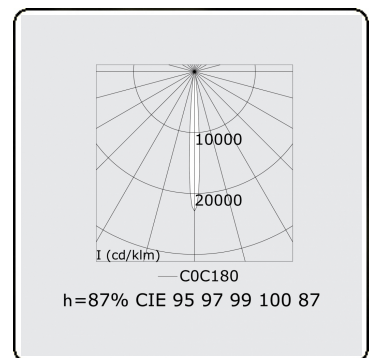

Focus 1.2
07.081103-9999

Fixture details

Mounting	Ceiling recessed
Light emission	Spotlight
Protection rate	IP 20
Housing	Aluminium
Finish	RAL colour at your choice
Certificates	CE, ISO 9001

Electric details

Protection class	I
Supply	230V
Control gear box	Current driver

Lamp details

Lamptype	LED 3000K 8°
Wattage	10x1W
Gross luminous flux	1260
Luminaire power	14W
Number	1
Lifetime LED module	L70/B50 > 60000h
Color tolerance	MacAdam 3
CRI	80

Photometric details

UGR	<19
CIE Fluxcode	95 97 99 100 87

ENERGY

Verrijgbaar op aanvraag.

Disponible sur demande.

Available on request.

Auf Anfrage.

WXYZ
kWh/1000h