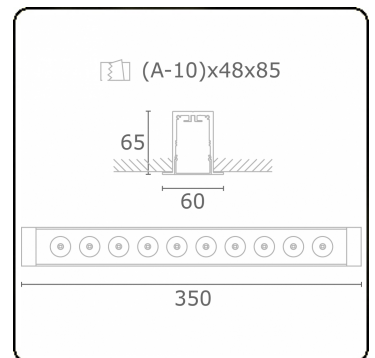

Photometric details

UGR	<19
CIE Fluxcode	95 97 99 100 87

ENERGY

Verrijgbaar op aanvraag.

Disponible sur demande.

Available on request.

Auf Anfrage.

WXYZ
kWh/1000h

MULTILINE®

2019/2015