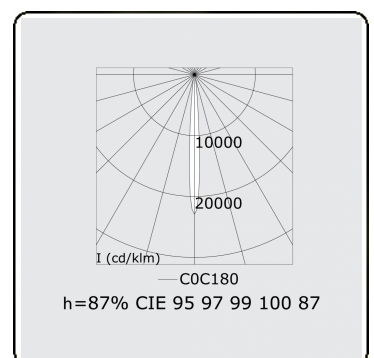

Focus 1.2
07.081103-9999

Fixture details

Mounting	Ceiling recessed
Light emission	Spotlight
Protection rate	IP 20
Housing	Aluminium
Finish	RAL colour at your choice
Certificates	CE, ISO 9001

Electric details

Protection class	I
Supply	230V
Control gear box	Current driver

Lamp details

Lamptype	LED 3000K 8°
Wattage	10x1W
Gross luminous flux	1260
Luminaire power	14W
Number	1
Lifetime LED module	L70/B50 > 60000h
Color tolerance	MacAdam 3
CRI	80

Photometric details

UGR	<19
CIE Fluxcode	95 97 99 100 87

ENERGY

Verrijgbaar op aanvraag.

Disponible sur demande.

Available on request.

Auf Anfrage.

WXYZ
kWh/1000h