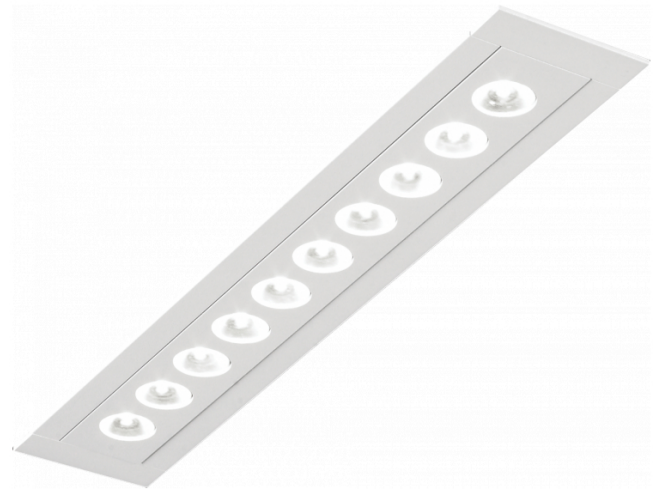

Focus 1.2
07.081104-9999

Fixture details

Mounting	Ceiling recessed
Light emission	Spotlight
Protection rate	IP 20
Housing	Aluminium
Finish	RAL colour at your choice
Certificates	CE, ISO 9001

Electric details

Protection class	I
Supply	230V
Control gear box	Current driver

Lamp details

Lamptype	LED 4000K 8°
Wattage	10x1W
Gross luminous flux	1330
Luminaire power	14W
Number	1
Lifetime LED module	L70/B50 > 60000h
Color tolerance	MacAdam 3
CRI	80