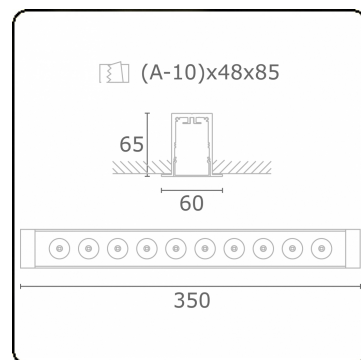

Photometric details

UGR	<19
CIE Fluxcode	95 97 99 100 87

ENERGY

Verkrijgbaar op aanvraag.

Disponible sur demande.

Available on request.

Auf Anfrage.

WXYZ
kWh/1000h

MULTILINE®

2019/2015