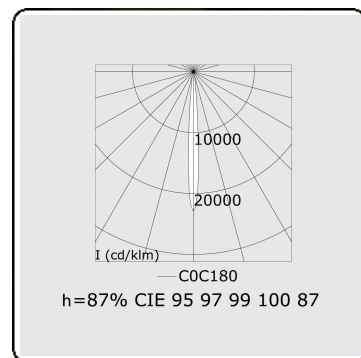

Focus 1.2
07.081104-9999

Fixture details

Mounting	Ceiling recessed
Light emission	Spotlight
Protection rate	IP 20
Housing	Aluminium
Finish	RAL colour at your choice
Certificates	CE, ISO 9001

Electric details

Protection class	I
Supply	230V
Control gear box	Current driver

Lamp details

Lamptype	LED 4000K 8°
Wattage	10x1W
Gross luminous flux	1330
Luminaire power	14W
Number	1
Lifetime LED module	L70/B50 > 60000h
Color tolerance	MacAdam 3
CRI	80

Photometric details

UGR	<19
CIE Fluxcode	95 97 99 100 87

ENERGY

Verkrijgbaar op aanvraag.

Disponible sur demande.

Available on request.

Auf Anfrage.

WXYZ
kWh/1000h