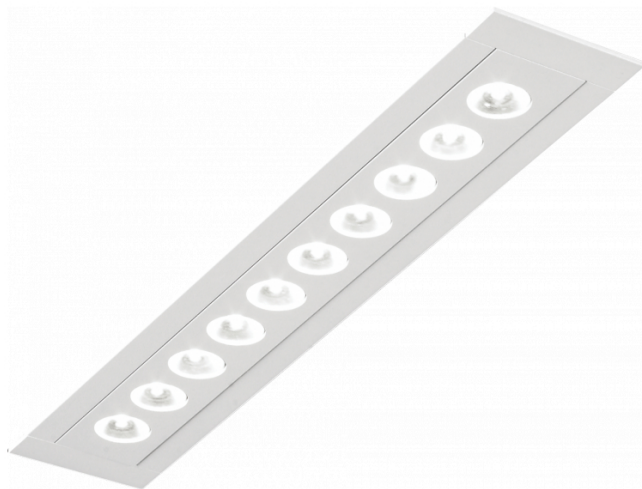

Focus 1.2
07.081104-9999

Fixture details

Mounting	Ceiling recessed
Light emission	Spotlight
Protection rate	IP 20
Housing	Aluminium
Finish	RAL colour at your choice
Certificates	CE, ISO 9001

Electric details

Protection class	I
Supply	230V
Control gear box	Current driver

Lamp details

Lamptype	LED 4000K 8°
Wattage	10x1W
Gross luminous flux	1330
Luminaire power	14W
Number	1
Lifetime LED module	L70/B50 > 60000h
Color tolerance	MacAdam 3
CRI	80