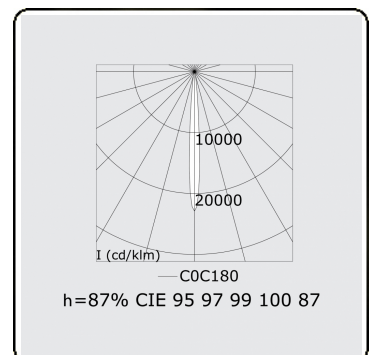

Focus 1.2
07.081104-9999

Fixture details

Mounting	Ceiling recessed
Light emission	Spotlight
Protection rate	IP 20
Housing	Aluminium
Finish	RAL colour at your choice
Certificates	CE, ISO 9001

Electric details

Protection class	I
Supply	230V
Control gear box	Current driver

Lamp details

Lamptype	LED 4000K 8°
Wattage	10x1W
Gross luminous flux	1330
Luminaire power	14W
Number	1
Lifetime LED module	L70/B50 > 60000h
Color tolerance	MacAdam 3
CRI	80

Photometric details

UGR	<19
CIE Fluxcode	95 97 99 100 87

ENERGY

Verrijgbaar op aanvraag.

Disponible sur demande.

Available on request.

Auf Anfrage.

WXYZ
kWh/1000h