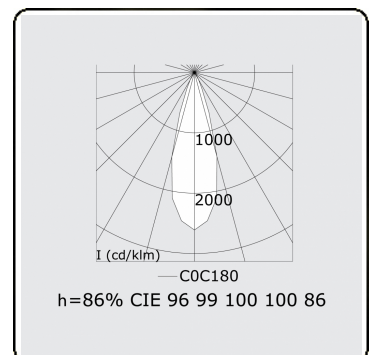

Photometric details

UGR	<19
CIE Fluxcode	96 99 100 100 85

ENERGY

Verkrijgbaar op aanvraag.

Disponible sur demande.

Available on request.

Auf Anfrage.

WXYZ
kWh/1000h

MULTILINE®

2019/2015