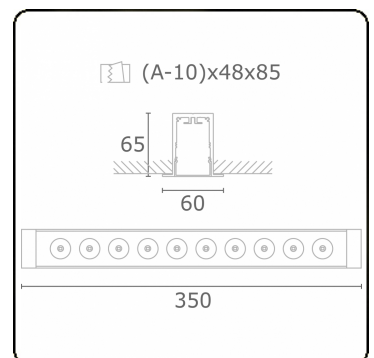

Photometric details

UGR	<19
CIE Fluxcode	96 99 100 100 85

ENERGY

Verkrijgbaar op aanvraag.

Disponible sur demande.

Available on request.

Auf Anfrage.

WXYZ
kWh/1000h

MULTILINE®

2019/2015