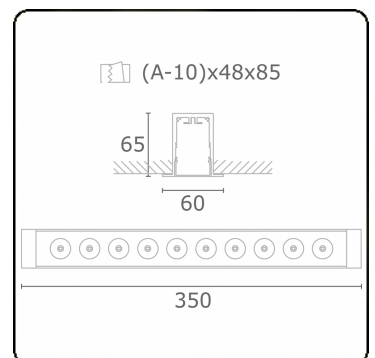

Photometric details

UGR	<19
CIE Fluxcode	96 99 100 100 85

ENERGY

A
Verkrijgbaar op aanvraag.
B
Disponible sur demande.
C
D
Available on request.
E
F
Auf Anfrage.
G

WXYZ
kWh/1000h

MULTILINE® 2019/2015