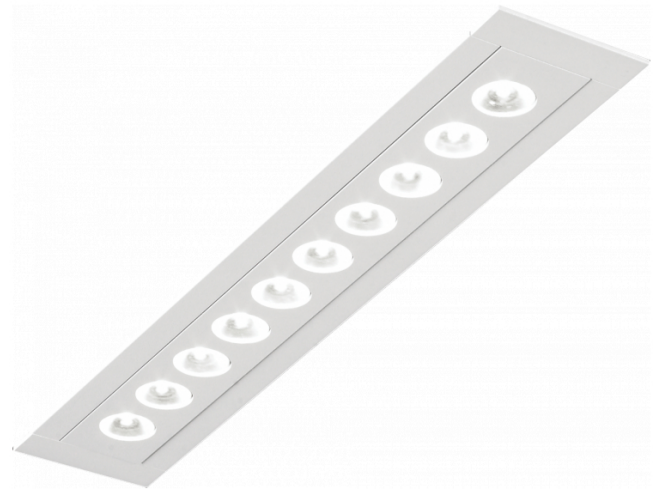

Focus 1.2
07.082104-9999

Fixture details

Mounting	Ceiling recessed
Light emission	Spotlight
Protection rate	IP 20
Housing	Aluminium
Finish	RAL colour at your choice
Certificates	CE, ISO 9001

Electric details

Protection class	I
Supply	230V
Control gear box	Current driver

Lamp details

Lamptype	LED 4000K 32°
Wattage	10x1W
Gross luminous flux	1330
Luminaire power	14W
Number	1
Lifetime LED module	L70/B50 > 60000h
Color tolerance	MacAdam 3
CRI	80