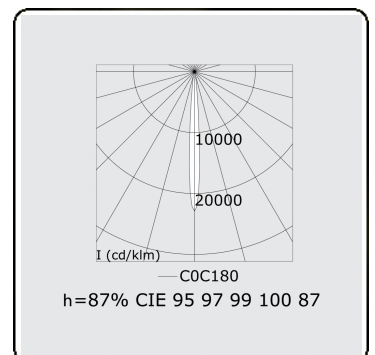

Focus 2.1
05.741042-9999

Fixture details

Mounting	Ceiling
Light emission	Spotlight
Protection rate	IP 20
Housing	Aluminium
Finish	RAL colour at your choice
Certificates	CE, ISO 9001

Electric details

Protection class	I
Supply	230V
Control gear box	Current driver

Lamp details

Lamptype	LED 2700K 8°
Wattage	4x1W
Gross luminous flux	476
Luminaire power	5,9W
Number	1
Lifetime LED module	L70/B50 > 60000h
Color tolerance	MacAdam 3
CRI	80

Photometric details

UGR	<19
CIE Fluxcode	95 97 99 100 87