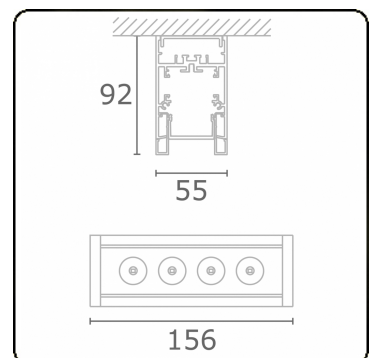

Focus 2.1
05.741042-9999

Fixture details

Mounting	Ceiling
Light emission	Spotlight
Protection rate	IP 20
Housing	Aluminium
Finish	RAL colour at your choice
Certificates	CE, ISO 9001

Electric details

Protection class	I
Supply	230V
Control gear box	Current driver

Lamp details

Lamptype	LED 2700K 8°
Wattage	4x1W
Gross luminous flux	476
Luminaire power	5,9W
Number	1
Lifetime LED module	L70/B50 > 60000h
Color tolerance	MacAdam 3
CRI	80

Photometric details

UGR	<19
CIE Fluxcode	95 97 99 100 87