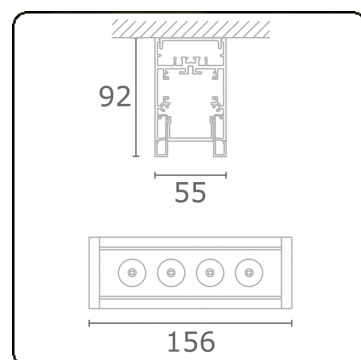

Focus 2.1
05.742042-9999

Fixture details

Mounting	Ceiling
Light emission	Spotlight
Protection rate	IP 20
Housing	Aluminium
Finish	RAL colour at your choice
Certificates	CE, ISO 9001

Electric details

Protection class	I
Supply	230V
Control gear box	Current driver

Lamp details

Lamptype	LED 2700K 32°
Wattage	4x1W
Gross luminous flux	476
Luminaire power	5,9W
Number	1
Lifetime LED module	L70/B50 > 60000h
Color tolerance	MacAdam 3
CRI	80

Photometric details

UGR	<19
CIE Fluxcode	96 99 100 100 85

ENERGY

Verkrijgbaar op aanvraag.

Disponible sur demande.

Available on request.

Auf Anfrage.

WXYZ
kWh/1000h

MULTILINE®

2019/2015