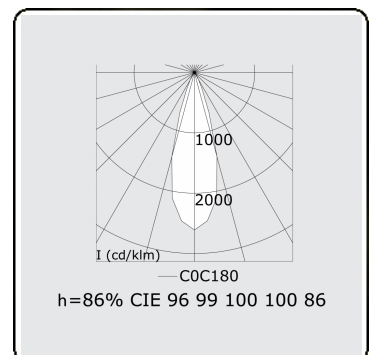

Focus 2.1
05.742042-9999

Fixture details

Mounting	Ceiling
Light emission	Spotlight
Protection rate	IP 20
Housing	Aluminium
Finish	RAL colour at your choice
Certificates	CE, ISO 9001

Electric details

Protection class	I
Supply	230V
Control gear box	Current driver

Lamp details

Lamptype	LED 2700K 32°
Wattage	4x1W
Gross luminous flux	476
Luminaire power	5,9W
Number	1
Lifetime LED module	L70/B50 > 60000h
Color tolerance	MacAdam 3
CRI	80

Photometric details

UGR	<19
CIE Fluxcode	96 99 100 100 85