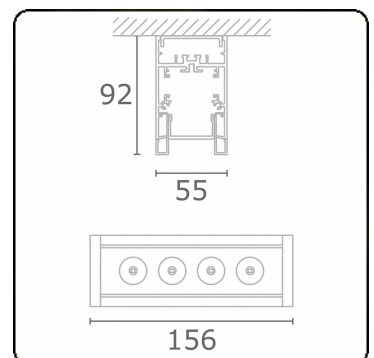

Focus 2.1
05.742042-9999

Fixture details

Mounting	Ceiling
Light emission	Spotlight
Protection rate	IP 20
Housing	Aluminium
Finish	RAL colour at your choice
Certificates	CE, ISO 9001

Electric details

Protection class	I
Supply	230V
Control gear box	Current driver

Lamp details

Lamptype	LED 2700K 32°
Wattage	4x1W
Gross luminous flux	476
Luminaire power	5,9W
Number	1
Lifetime LED module	L70/B50 > 60000h
Color tolerance	MacAdam 3
CRI	80

Photometric details

UGR	<19
CIE Fluxcode	96 99 100 100 85