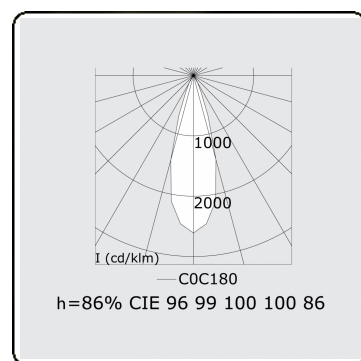

Focus 2.1
05.742042-9999

Fixture details

Mounting	Ceiling
Light emission	Spotlight
Protection rate	IP 20
Housing	Aluminium
Finish	RAL colour at your choice
Certificates	CE, ISO 9001

Electric details

Protection class	I
Supply	230V
Control gear box	Current driver

Lamp details

Lamptype	LED 2700K 32°
Wattage	4x1W
Gross luminous flux	476
Luminaire power	5,9W
Number	1
Lifetime LED module	L70/B50 > 60000h
Color tolerance	MacAdam 3
CRI	80

Photometric details

UGR	<19
CIE Fluxcode	96 99 100 100 85

ENERGY

Verkrijgbaar op aanvraag.

Disponible sur demande.

Available on request.

Auf Anfrage.

WXYZ
kWh/1000h

MULTILINE®

2019/2015