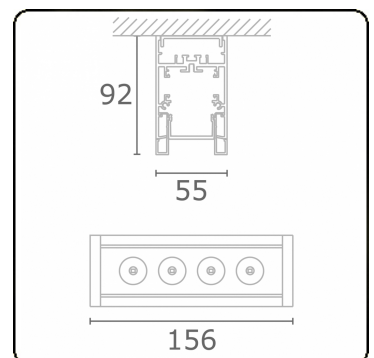

Focus 2.1
05.741043-9999

Fixture details

Mounting	Ceiling
Light emission	Spotlight
Protection rate	IP 20
Housing	Aluminium
Finish	RAL colour at your choice
Certificates	CE, ISO 9001

Electric details

Protection class	I
Supply	230V
Control gear box	Current driver

Lamp details

Lamptype	LED 3000K 8°
Wattage	4x1W
Gross luminous flux	504
Luminaire power	5,9W
Number	1
Lifetime LED module	L70/B50 > 60000h
Color tolerance	MacAdam 3
CRI	80

Photometric details

UGR	<19
CIE Fluxcode	95 97 99 100 87