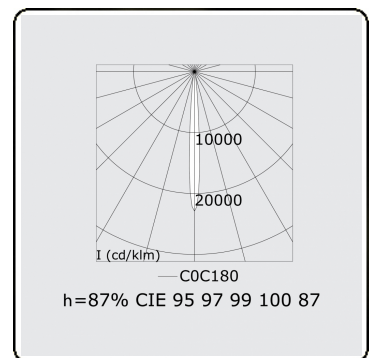

Focus 2.1
05.741043-9999

Fixture details

Mounting	Ceiling
Light emission	Spotlight
Protection rate	IP 20
Housing	Aluminium
Finish	RAL colour at your choice
Certificates	CE, ISO 9001

Electric details

Protection class	I
Supply	230V
Control gear box	Current driver

Lamp details

Lamp type	LED 3000K 8°
Wattage	4x1W
Gross luminous flux	504
Luminaire power	5,9W
Number	1
Lifetime LED module	L70/B50 > 60000h
Color tolerance	MacAdam 3
CRI	80

Photometric details

UGR	<19
CIE Fluxcode	95 97 99 100 87