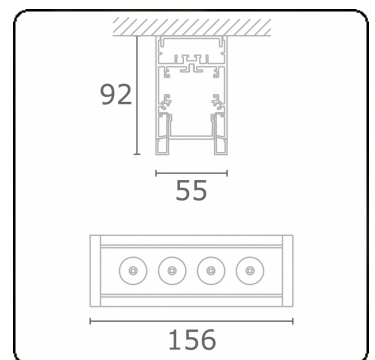

Focus 2.1
05.741043-9999

Fixture details

Mounting	Ceiling
Light emission	Spotlight
Protection rate	IP 20
Housing	Aluminium
Finish	RAL colour at your choice
Certificates	CE, ISO 9001

Electric details

Protection class	I
Supply	230V
Control gear box	Current driver

Lamp details

Lamp type	LED 3000K 8°
Wattage	4x1W
Gross luminous flux	504
Luminaire power	5,9W
Number	1
Lifetime LED module	L70/B50 > 60000h
Color tolerance	MacAdam 3
CRI	80

Photometric details

UGR	<19
CIE Fluxcode	95 97 99 100 87