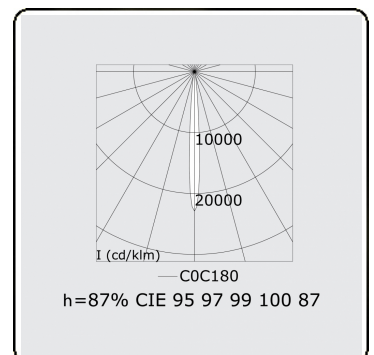

Focus 2.1
05.741043-9999

Fixture details

Mounting	Ceiling
Light emission	Spotlight
Protection rate	IP 20
Housing	Aluminium
Finish	RAL colour at your choice
Certificates	CE, ISO 9001

Electric details

Protection class	I
Supply	230V
Control gear box	Current driver

Lamp details

Lamptype	LED 3000K 8°
Wattage	4x1W
Gross luminous flux	504
Luminaire power	5,9W
Number	1
Lifetime LED module	L70/B50 > 60000h
Color tolerance	MacAdam 3
CRI	80

Photometric details

UGR	<19
CIE Fluxcode	95 97 99 100 87