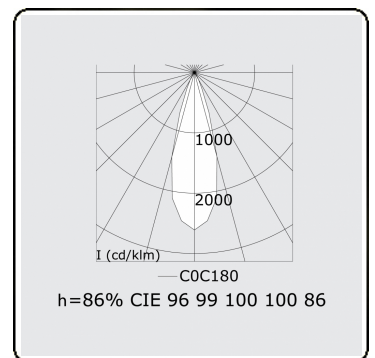

Focus 2.1
05.742043-9999

Fixture details

Mounting	Ceiling
Light emission	Spotlight
Protection rate	IP 20
Housing	Aluminium
Finish	RAL colour at your choice
Certificates	CE, ISO 9001

Electric details

Protection class	I
Supply	230V
Control gear box	Current driver

Lamp details

Lamptype	LED 3000K 32°
Wattage	4x1W
Gross luminous flux	504
Luminaire power	5,9W
Number	1
Lifetime LED module	L70/B50 > 60000h
Color tolerance	MacAdam 3
CRI	80

Photometric details

UGR	<19
CIE Fluxcode	96 99 100 100 85