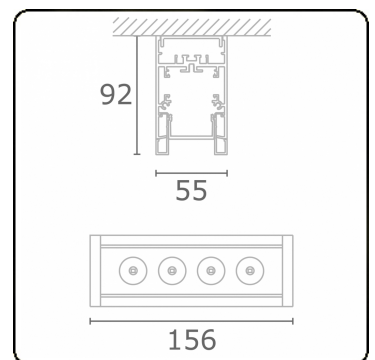

Focus 2.1
05.742043-9999

Fixture details

Mounting	Ceiling
Light emission	Spotlight
Protection rate	IP 20
Housing	Aluminium
Finish	RAL colour at your choice
Certificates	CE, ISO 9001

Electric details

Protection class	I
Supply	230V
Control gear box	Current driver

Lamp details

Lamptype	LED 3000K 32°
Wattage	4x1W
Gross luminous flux	504
Luminaire power	5,9W
Number	1
Lifetime LED module	L70/B50 > 60000h
Color tolerance	MacAdam 3
CRI	80

Photometric details

UGR	<19
CIE Fluxcode	96 99 100 100 85