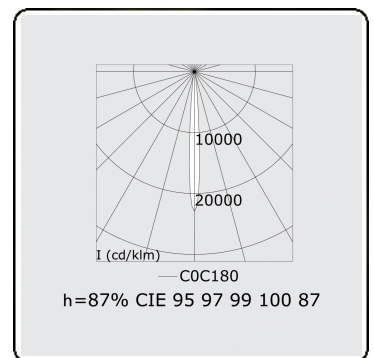

Focus 2.1
05.741044-9999

Fixture details

Mounting	Ceiling
Light emission	Spotlight
Protection rate	IP 20
Housing	Aluminium
Finish	RAL colour at your choice
Certificates	CE, ISO 9001

Electric details

Protection class	I
Supply	230V
Control gear box	Current driver

Lamp details

Lamptype	LED 4000K 8°
Wattage	4x1W
Gross luminous flux	532
Luminaire power	5,9W
Number	1
Lifetime LED module	L70/B50 > 60000h
Color tolerance	MacAdam 3
CRI	80

Photometric details

UGR	<19
CIE Fluxcode	95 97 99 100 87

ENERG

Verrijgbaar op aanvraag.

Disponible sur demande.

Available on request.

Auf Anfrage.

WXYZ
kWh/1000h

MULTILINE® 2019/2015