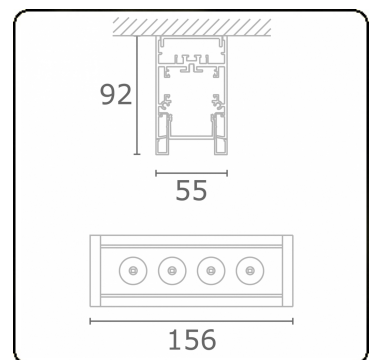

Focus 2.1
05.741044-9999

Fixture details

Mounting	Ceiling
Light emission	Spotlight
Protection rate	IP 20
Housing	Aluminium
Finish	RAL colour at your choice
Certificates	CE, ISO 9001

Electric details

Protection class	I
Supply	230V
Control gear box	Current driver

Lamp details

Lamptype	LED 4000K 8°
Wattage	4x1W
Gross luminous flux	532
Luminaire power	5,9W
Number	1
Lifetime LED module	L70/B50 > 60000h
Color tolerance	MacAdam 3
CRI	80

Photometric details

UGR	<19
CIE Fluxcode	95 97 99 100 87

ENERG

Verrijgbaar op aanvraag.

Disponible sur demande.

Available on request.

Auf Anfrage.

WXYZ
kWh/1000h

MULTILINE® 2019/2015