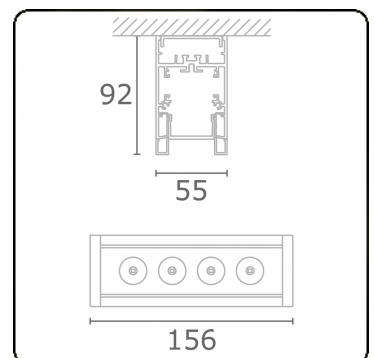

Focus 2.1
05.742044-9999

Fixture details

Mounting	Ceiling
Light emission	Spotlight
Protection rate	IP 20
Housing	Aluminium
Finish	RAL colour at your choice
Certificates	CE, ISO 9001

Electric details

Protection class	I
Supply	230V
Control gear box	Current driver

Lamp details

Lamptype	LED 4000K 32°
Wattage	4x1W
Gross luminous flux	532
Luminaire power	5,9W
Number	1
Lifetime LED module	L70/B50 > 60000h
Color tolerance	MacAdam 3
CRI	80

Photometric details

UGR	<19
CIE Fluxcode	96 99 100 100 85