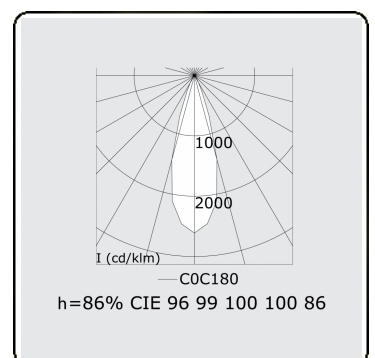

Focus 2.1
05.742044-9999

Fixture details

Mounting	Ceiling
Light emission	Spotlight
Protection rate	IP 20
Housing	Aluminium
Finish	RAL colour at your choice
Certificates	CE, ISO 9001

Electric details

Protection class	I
Supply	230V
Control gear box	Current driver

Lamp details

Lamptype	LED 4000K 32°
Wattage	4x1W
Gross luminous flux	532
Luminaire power	5,9W
Number	1
Lifetime LED module	L70/B50 > 60000h
Color tolerance	MacAdam 3
CRI	80

Photometric details

UGR	<19
CIE Fluxcode	96 99 100 100 85