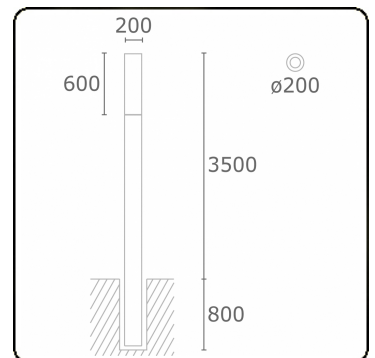

Connex 7
35.70713-7916

Fixture details

Mounting	Ground
Light emission	Diffus
Fitting cover	Opal diffuser
Protection rate	IP 65
Housing	Aluminium
Finish	RAL 7016 anthracite textured
Certificates	CE, ISO 9001

Electric details

Protection class	I
Supply	230V
Control gear box	Current driver

Lamp details

Lamptype	LED 3000K
Wattage	39,2W
Gross luminous flux	7330
Luminaire power	43W
Number	1
Lifetime LED module	L80/B10 > 72000h
Color tolerance	MacAdam 3
CRI	>80

Photometric details

CIE Fluxcode	15 40 69 57 71
--------------	----------------

Remarks

including connection door with fuse

ENERGY

A
 Verkrijgbaar op aanvraag.
B
 Disponible sur demande.
C
D
 Available on request.
E
F
 Auf Anfrage.
G