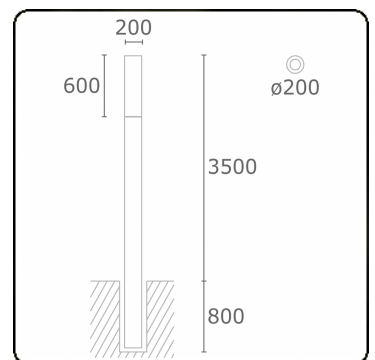

Connex 7
35.70713-7916

Fixture details

Mounting	Ground
Light emission	Diffus
Fitting cover	Opal diffuser
Protection rate	IP 65
Housing	Aluminium
Finish	RAL 7016 anthracite textured
Certificates	CE, ISO 9001

Electric details

Protection class	I
Supply	230V
Control gear box	Current driver

Lamp details

Lamptype	LED 3000K
Wattage	39,2W
Gross luminous flux	7330
Luminaire power	43W
Number	1
Lifetime LED module	L80/B10 > 72000h
Color tolerance	MacAdam 3
CRI	>80

Photometric details

CIE Fluxcode	15 40 69 57 71
--------------	----------------

Remarks

including connection door with fuse

ENERGY

Verrijgbaar op aanvraag.

Disponible sur demande.

Available on request.