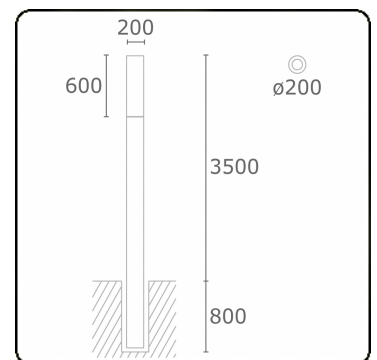

Connex 7
35.70714-7916

Fixture details

Mounting	Ground
Light emission	Diffus
Fitting cover	Opal diffuser
Protection rate	IP 65
Housing	Aluminium
Finish	RAL 7016 anthracite textured
Certificates	CE, ISO 9001

Electric details

Protection class	I
Supply	230V
Control gear box	Current driver

Lamp details

Lamptype	LED 4000K
Wattage	39,2W
Gross luminous flux	7670
Luminaire power	43W
Number	1
Lifetime LED module	L80/B10 > 72000h
Color tolerance	MacAdam 3
CRI	>80

Photometric details

CIE Fluxcode	15 40 69 57 71
--------------	----------------

Remarks

including connection door with fuse

ENERGY

A ▶
B ▶ Verkrijgbaar op aanvraag.
C ▶ Disponible sur demande.
D ▶
E ▶ Available on request.
F ▶ Auf Anfrage.
G ▶