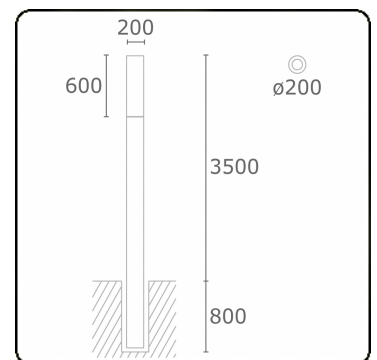

Connex 7
35.70714-7916

Fixture details

Mounting	Ground
Light emission	Diffus
Fitting cover	Opal diffuser
Protection rate	IP 65
Housing	Aluminium
Finish	RAL 7016 anthracite textured
Certificates	CE, ISO 9001

Electric details

Protection class	I
Supply	230V
Control gear box	Current driver

Lamp details

Lamptype	LED 4000K
Wattage	39,2W
Gross luminous flux	7670
Luminaire power	43W
Number	1
Lifetime LED module	L80/B10 > 72000h
Color tolerance	MacAdam 3
CRI	>80

Photometric details

CIE Fluxcode	15 40 69 57 71
--------------	----------------

Remarks

including connection door with fuse

ENERGY

A
 Verkrijgbaar op aanvraag.
B
 Disponible sur demande.
C
D
 Available on request.
E
F
 Auf Anfrage.
G