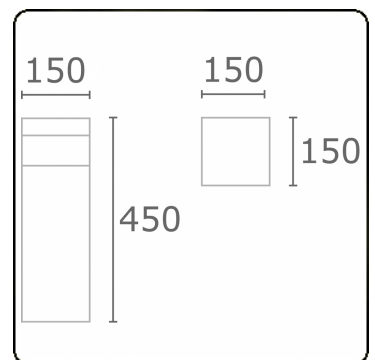

Kubik T2
35.06203-7916

Fixture details

Mounting	Ground
Light emission	Diffus
Fitting cover	Opal diffuser
Protection rate	IP 65
Housing	Aluminium
Finish	RAL 7016 anthracite textured
Certificates	CE, ISO 9001

Electric details

Protection class	I
Supply	230V
Control gear box	Current driver

Lamp details

Lamptype	LED 3000K
Wattage	8W
Gross luminous flux	1380
Luminaire power	8,8W
Number	1
Lifetime LED module	L80/B10 > 72000h
Color tolerance	MacAdam 3
CRI	>80

Photometric details

CIE Fluxcode	13 37 67 50 51

ENERGY

Verkrijgbaar op aanvraag.

Disponible sur demande.

Available on request.

Auf Anfrage.

WXYZ
kWh/1000h

MULTILINE®

2019/2015