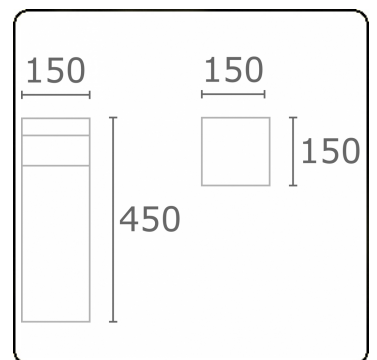

Kubik T2
35.06204-7916

Fixture details

Mounting	Ground
Light emission	Diffus
Fitting cover	Opal diffuser
Protection rate	IP 65
Housing	Aluminium
Finish	RAL 7016 anthracite textured
Certificates	CE, ISO 9001

Electric details

Protection class	I
Supply	230V
Control gear box	Current driver

Lamp details

Lamptype	LED 4000K
Wattage	8W
Gross luminous flux	1420
Luminaire power	8,8W
Number	1
Lifetime LED module	L80/B10 > 72000h
Color tolerance	MacAdam 3
CRI	>80

Photometric details

CIE Fluxcode	13 37 67 50 51

ENERGY

Verrijgbaar op aanvraag.

Disponible sur demande.

Available on request.

Auf Anfrage.

WXYZ
kWh/1000h

MULTILINE® 2019/2015