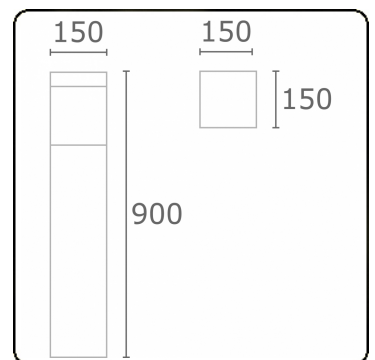

Kubik T2
35.06223-7916

Fixture details

Mounting	Ground
Light emission	Diffus
Fitting cover	Opal diffuser
Protection rate	IP 65
Housing	Aluminium
Finish	RAL 7016 anthracite textured
Certificates	CE, ISO 9001

Electric details

Protection class	I
Supply	230V
Control gear box	Current driver

Lamp details

Lamptype	LED 3000K
Wattage	15,6W
Gross luminous flux	2720
Luminaire power	17,2W
Number	1
Lifetime LED module	L80/B10 > 72000h
Color tolerance	MacAdam 3
CRI	>80

Photometric details

CIE Fluxcode	13 37 67 50 51
--------------	----------------

ENERGY

A ▶
B ▶ Verkrijgbaar op aanvraag.
C ▶ Disponible sur demande.
D ▶
E ▶ Available on request.
F ▶
G ▶ Auf Anfrage.

WXYZ
kWh/1000h