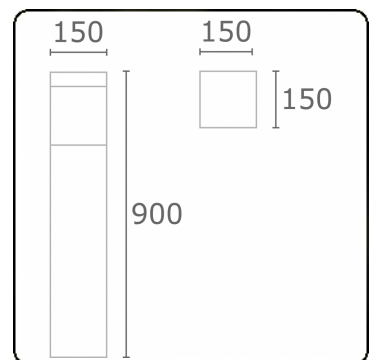

Kubik T2
35.06224-7916

Fixture details

Mounting	Ground
Light emission	Diffus
Fitting cover	Opal diffuser
Protection rate	IP 65
Housing	Aluminium
Finish	RAL 7016 anthracite textured
Certificates	CE, ISO 9001

Electric details

Protection class	I
Supply	230V
Control gear box	Current driver

Lamp details

Lamptype	LED 4000K
Wattage	15,6W
Gross luminous flux	2860
Luminaire power	17,2W
Number	1
Lifetime LED module	L80/B10 > 72000h
Color tolerance	MacAdam 3
CRI	>80

Photometric details

CIE Fluxcode	13 37 67 50 51

ENERGY

Verrijgbaar op aanvraag.

Disponible sur demande.

Available on request.

Auf Anfrage.

WXYZ
kWh/1000h

MULTILINE®

2019/2015