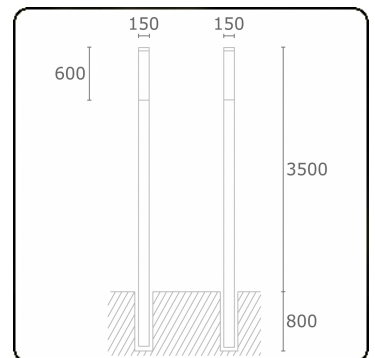

Kubik T3
35.06303-7916

Fixture details

Mounting	Ground
Light emission	Diffus
Fitting cover	Opal diffuser
Protection rate	IP 65
Housing	Aluminium
Finish	RAL 7016 anthracite textured
Certificates	CE, ISO 9001

Electric details

Protection class	I
Supply	230V
Control gear box	Current driver

Lamp details

Lamptype	LED 3000K
Wattage	39,2W
Gross luminous flux	7330
Luminaire power	43W
Number	1
Lifetime LED module	L80/B10 > 72000h
Color tolerance	MacAdam 3
CRI	>80

Photometric details

CIE Fluxcode	137 37 67 50 57
--------------	-----------------

Remarks

including connection door with fuse

ENERGY

Verrijgbaar op aanvraag.

Disponible sur demande.

Available on request.