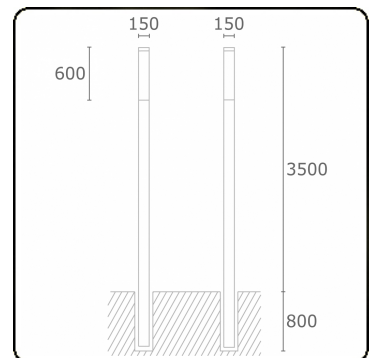

Kubik T3
35.06304-7916

Fixture details

Mounting	Ground
Light emission	Diffus
Fitting cover	Opal diffuser
Protection rate	IP 65
Housing	Aluminium
Finish	RAL 7016 anthracite textured
Certificates	CE, ISO 9001

Electric details

Protection class	I
Supply	230V
Control gear box	Current driver

Lamp details

Lamptype	LED 4000K
Wattage	39,2W
Gross luminous flux	7670
Luminaire power	43W
Number	1
Lifetime LED module	L80/B10 > 72000h
Color tolerance	MacAdam 3
CRI	>80

Photometric details

CIE Fluxcode	137 37 67 50 57
--------------	-----------------

Remarks

including connection door with fuse

ENERGY

Verrijgbaar op aanvraag.

Disponible sur demande.

Available on request.