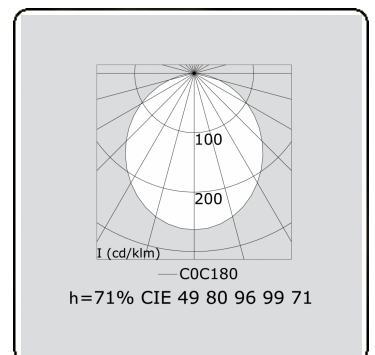

Electric details

Protection class	I
Supply	230V
Control gear box	Current driver DALI/TD

Lamp details

Lamptype	LED 4000K
Wattage	6,7W
Gross luminous flux	18620
Luminaire power	107,0W
Number	7
Lifetime LED module	L80/B10 > 72000h
Color tolerance	MacAdam 3
CRI	>80 + 7x LED 4000K 7,2W

Photometric details

UGR	>19
CIE Fluxcode	49 80 96 99 65
CIE Fluxcode Indirect	00 00 00 00 73

Dimensions

A	2036 mm
B	60 mm
C	200 mm

Remarks

Suspended luminaire - Direct - HO 225mA - satin (flush) - ANO

ENERGY