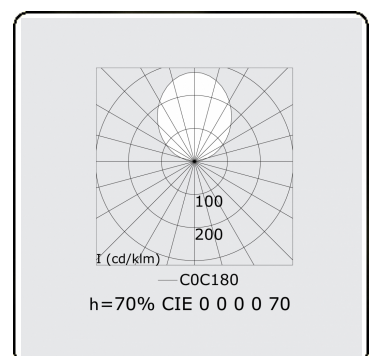

Photometric details

UGR	>19
CIE Fluxcode	49 80 96 99 65
CIE Fluxcode Indirect	00 00 00 00 73

Dimensions

A	2036 mm
B	60 mm
C	200 mm

Remarks

Suspended luminaire - Direct - HO 225mA - satin (flush) - ANO

ENERGY