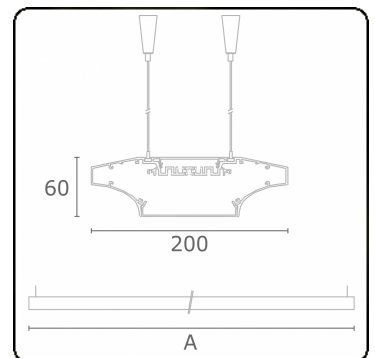

Photometric details

UGR	>19
CIE Fluxcode	49 80 96 99 65
CIE Fluxcode Indirect	00 00 00 00 73

Dimensions

A	2036 mm
B	60 mm
C	200 mm

Remarks

Suspended luminaire - Direct - HO 225mA - satin (flush) - ANO

ENERGY