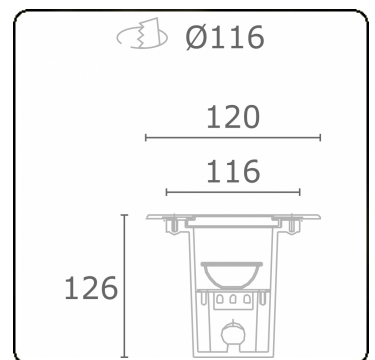

**Metro-S Ø120mm - COB - without recessed housing**  
36.010252-0000

**Fixture details**

Mounting	Ground - recessed
Light emission	Indirect
Light distribution	Symmetrical
Fitting cover	Glass
Protection rate	IP 67
Maximum load	1000 kg drive-across (excluding recessing housi
T°	<75° °
Housing	Aluminium/Stainless Steel
Finish	matt black finish RAL 9105
Certificates	CE, ISO 9001

**Electric details**

Protection class	I
Supply	230V
Control gear box	Current driver

**Lamp details**

Lamptype	LED 2700K 36°
Wattage	5W
Gross luminous flux	443
Luminaire power	5W
Cover glass	flat - clear
Number	1
Lifetime LED module	L80/B10 = 100000h
Color tolerance	MacAdam 3
CRI	80

**Remarks**

Ø120mm - clear glass

**ENERGY**

Verrijgbaar op aanvraag.

Disponible sur demande.

Available on request.

Auf Anfrage.

**WXYZ**  
kWh/1000h