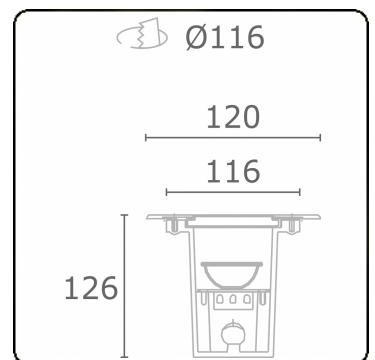

Metro-S Ø120mm - COB - without recessed housing
36.010153-0000

Fixture details

| | |
|--------------------|---|
| Mounting | Ground - recessed |
| Light emission | Indirect |
| Light distribution | Symmetrical |
| Fitting cover | Glass |
| Protection rate | IP 67 |
| Maximum load | 1000 kg drive-across (excluding recessing housi |
| T° | <75° ° |
| Housing | Aluminium/Stainless Steel |
| Finish | matt black finish RAL 9105 |
| Certificates | CE, ISO 9001 |

Electric details

| | |
|------------------|----------------|
| Protection class | I |
| Supply | 230V |
| Control gear box | Current driver |

Lamp details

| | |
|---------------------|-------------------|
| Lamptype | LED 3000K 10° |
| Wattage | 5W |
| Gross luminous flux | 463 |
| Luminaire power | 5W |
| Cover glass | flat - clear |
| Number | 1 |
| Lifetime LED module | L80/B10 = 100000h |
| Color tolerance | MacAdam 3 |
| CRI | 80 |

Remarks

Ø120mm - clear glass

ENERGY

Verrijgbaar op aanvraag.

Disponible sur demande.

Available on request.

Auf Anfrage.

WXYZ
kWh/1000h