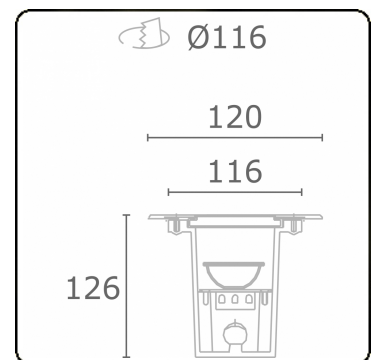

**Metro-S Ø120mm - COB - without recessed housing**  
36.010253-0000

**Fixture details**

Mounting	Ground - recessed
Light emission	Indirect
Light distribution	Symmetrical
Fitting cover	Glass
Protection rate	IP 67
Maximum load	1000 kg drive-across (excluding recessing housi
T°	<75° °
Housing	Aluminium/Stainless Steel
Finish	matt black finish RAL 9105
Certificates	CE, ISO 9001

**Electric details**

Protection class	I
Supply	230V
Control gear box	Current driver

**Lamp details**

Lamptype	LED 3000K 36°
Wattage	5W
Gross luminous flux	463
Luminaire power	5W
Cover glass	flat - clear
Number	1
Lifetime LED module	L80/B10 = 100000h
Color tolerance	MacAdam 3
CRI	80

**Remarks**

Ø120mm - clear glass

**ENERGY**

Verrijgbaar op aanvraag.

Disponible sur demande.

Available on request.

Auf Anfrage.

**WXYZ**  
kWh/1000h