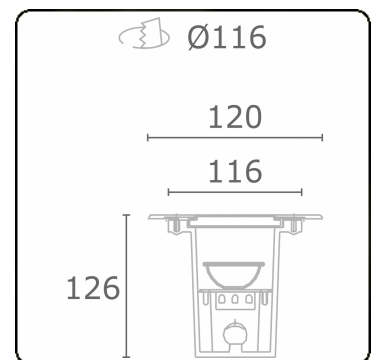

**Metro-S Ø120mm - COB - without recessed housing**  
36.010254-0000

**Fixture details**

Mounting	Ground - recessed
Light emission	Indirect
Light distribution	Symmetrical
Fitting cover	Glass
Protection rate	IP 67
Maximum load	1000 kg drive-across (excluding recessing housi
T°	<75° °
Housing	Aluminium/Stainless Steel
Finish	matt black finish RAL 9105
Certificates	CE, ISO 9001

**Electric details**

Protection class	I
Supply	230V
Control gear box	Current driver

**Lamp details**

Lamptype	LED 4000K 36°
Wattage	5W
Gross luminous flux	477
Luminaire power	5W
Cover glass	flat - clear
Number	1
Lifetime LED module	L80/B10 = 100000h
Color tolerance	MacAdam 3
CRI	80

**Remarks**

Ø120mm - clear glass

**ENERGY**

Verrijgbaar op aanvraag.

Disponible sur demande.

Available on request.

Auf Anfrage.

**WXYZ**  
kWh/1000h